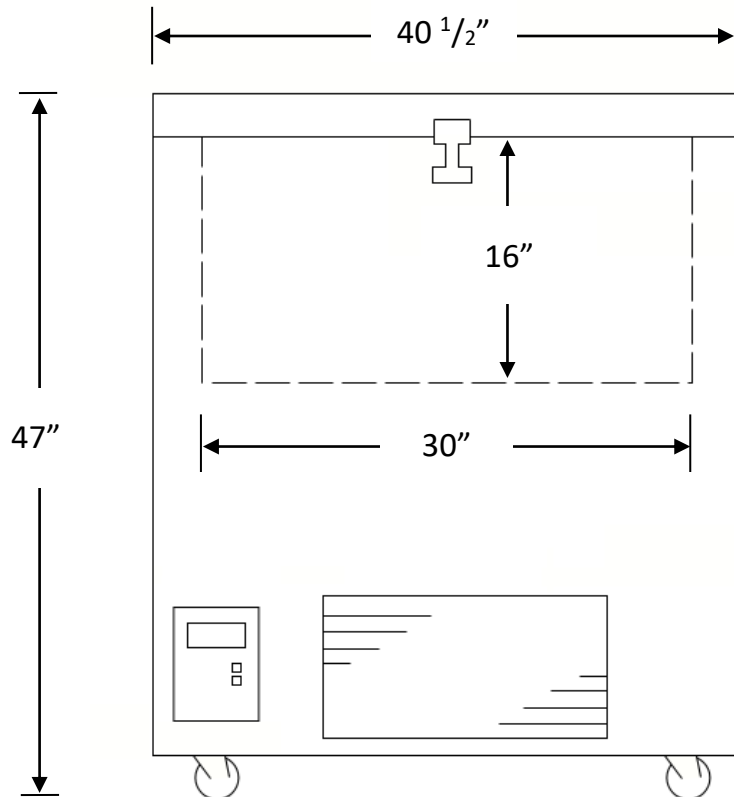

Chest Freezer Side View

FREEZER SPECIFICATIONS		
CAPACITY	5 CUBIC FEET	
STYLE	CHEST	
NET WEIGHT	475 LBS.	
SHIPPING WEIGHT	525 LBS.	
INTERIOR DIMENSIONS		
INTERIOR WIDTH	30.0"	(76.2 cm)
INTERIOR DEPTH	18.0"	(45.7 cm)
INTERIOR HEIGHT	16.0"	(40.6 cm)
EXTERIOR DIMENSIONS		
EXTERIOR WIDTH	40.5"	(102.9 cm)
EXTERIOR DEPTH	31.0"	(81.3 cm)
EXTERIOR HEIGHT	47.0"	(119.4 cm)
EXTERIOR CRATED DIMENSIONS		
CRATED WIDTH	48.0"	(121.9 cm)
CRATED DEPTH	43.0"	(109.2 cm)
CRATED HEIGHT	57.0"	(144.8 cm)

Chest Freezer Front View