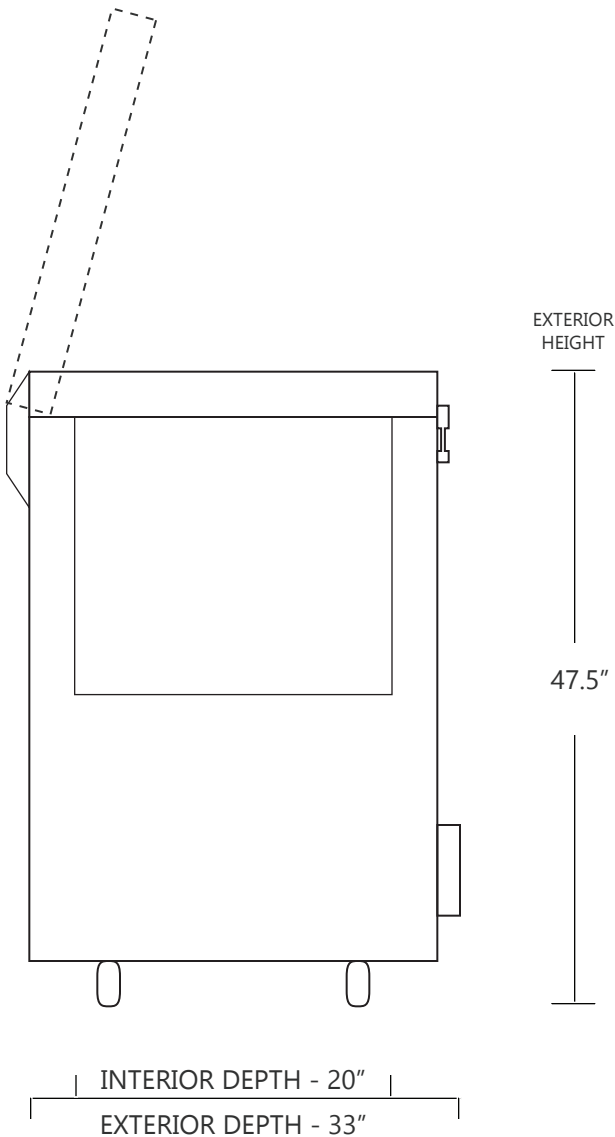

MODEL C40-14

14 CUBIC FOOT ULTRA LOW TEMPERATURE FREEZER

	WIDTH	DEPTH	HEIGHT	WIDTH	DEPTH	HEIGHT
INTERIOR DIMENSIONS	62 IN	20 IN	20 IN	157 CM	50 CM	50 CM
EXTERIOR DIMENSIONS	72.5 IN	33 IN	47.5 IN	184 CM	83 CM	120 CM
CRATED DIMENSIONS	77 IN	42 IN	55 IN	203 CM	109 CM	144 CM

NOTE THAT THE FREEZER LID CAN OPEN UP TO APPROXIMATELY 75° FROM HORIZONTAL POSITION

SIDE VIEW

FRONT VIEW

SO-LOW

WWW.SO-LOW.COM

NET WEIGHT : 725 LBS.
SHIPPING WEIGHT: 900 LBS.

SHIPPING OPTIONS

DOCK-TO-DOCK DELIVERY (REQUIRES FORKLIFT OR PALLET JACK)
DOCK-TO-DOCK DELIVERY WITH LIFTGATE (REQUIRES FORKLIFT OR PALLET JACK)
INSIDE DELIVERY (WHITE GLOVE DELIVERY)