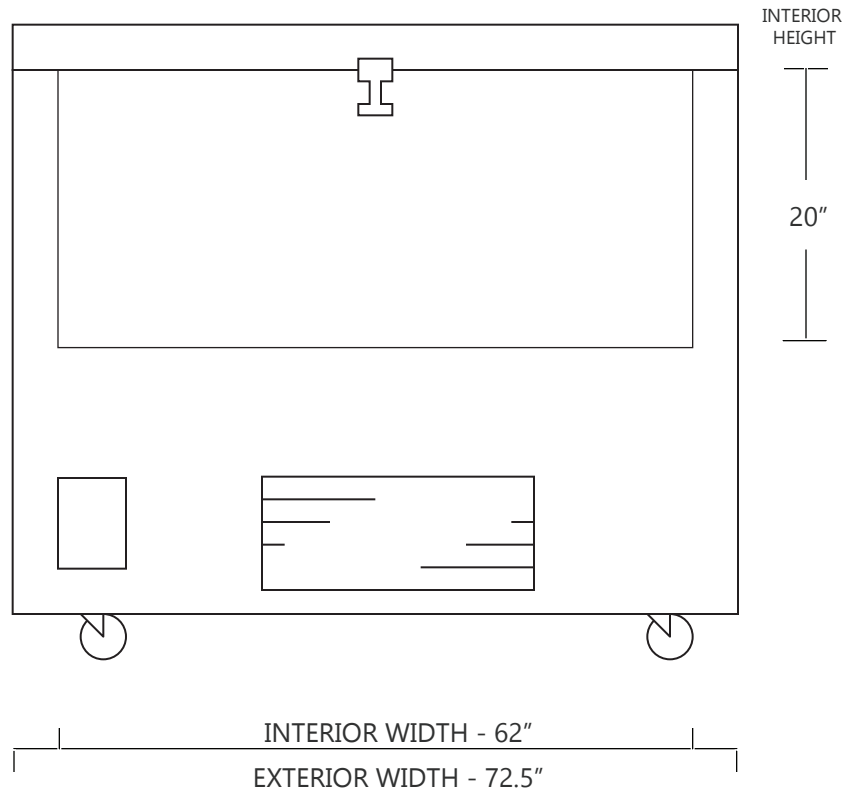

MODEL C40-14

14 CUBIC FOOT ULTRA LOW TEMPERATURE FREEZER

	WIDTH	DEPTH	HEIGHT	WIDTH	DEPTH	HEIGHT
INTERIOR DIMENSIONS	62 IN	20 IN	20 IN	157 CM	50 CM	50 CM
EXTERIOR DIMENSIONS	72.5 IN	33 IN	47.5 IN	184 CM	83 CM	120 CM
CRATED DIMENSIONS	77 IN	42 IN	55 IN	203 CM	109 CM	144 CM

NOTE THAT THE FREEZER LID CAN OPEN UP TO APPROXIMATELY 75° FROM HORIZONTAL POSITION

SIDE VIEW

FRONT VIEW

SO-LOW

WWW.SO-LOW.COM

NET WEIGHT : 725 LBS.
SHIPPING WEIGHT: 900 LBS.

SHIPPING OPTIONS

DOCK-TO-DOCK DELIVERY (REQUIRES FORKLIFT OR PALLET JACK)
DOCK-TO-DOCK DELIVERY WITH LIFTGATE (REQUIRES FORKLIFT OR PALLET JACK)
INSIDE DELIVERY (WHITE GLOVE DELIVERY)