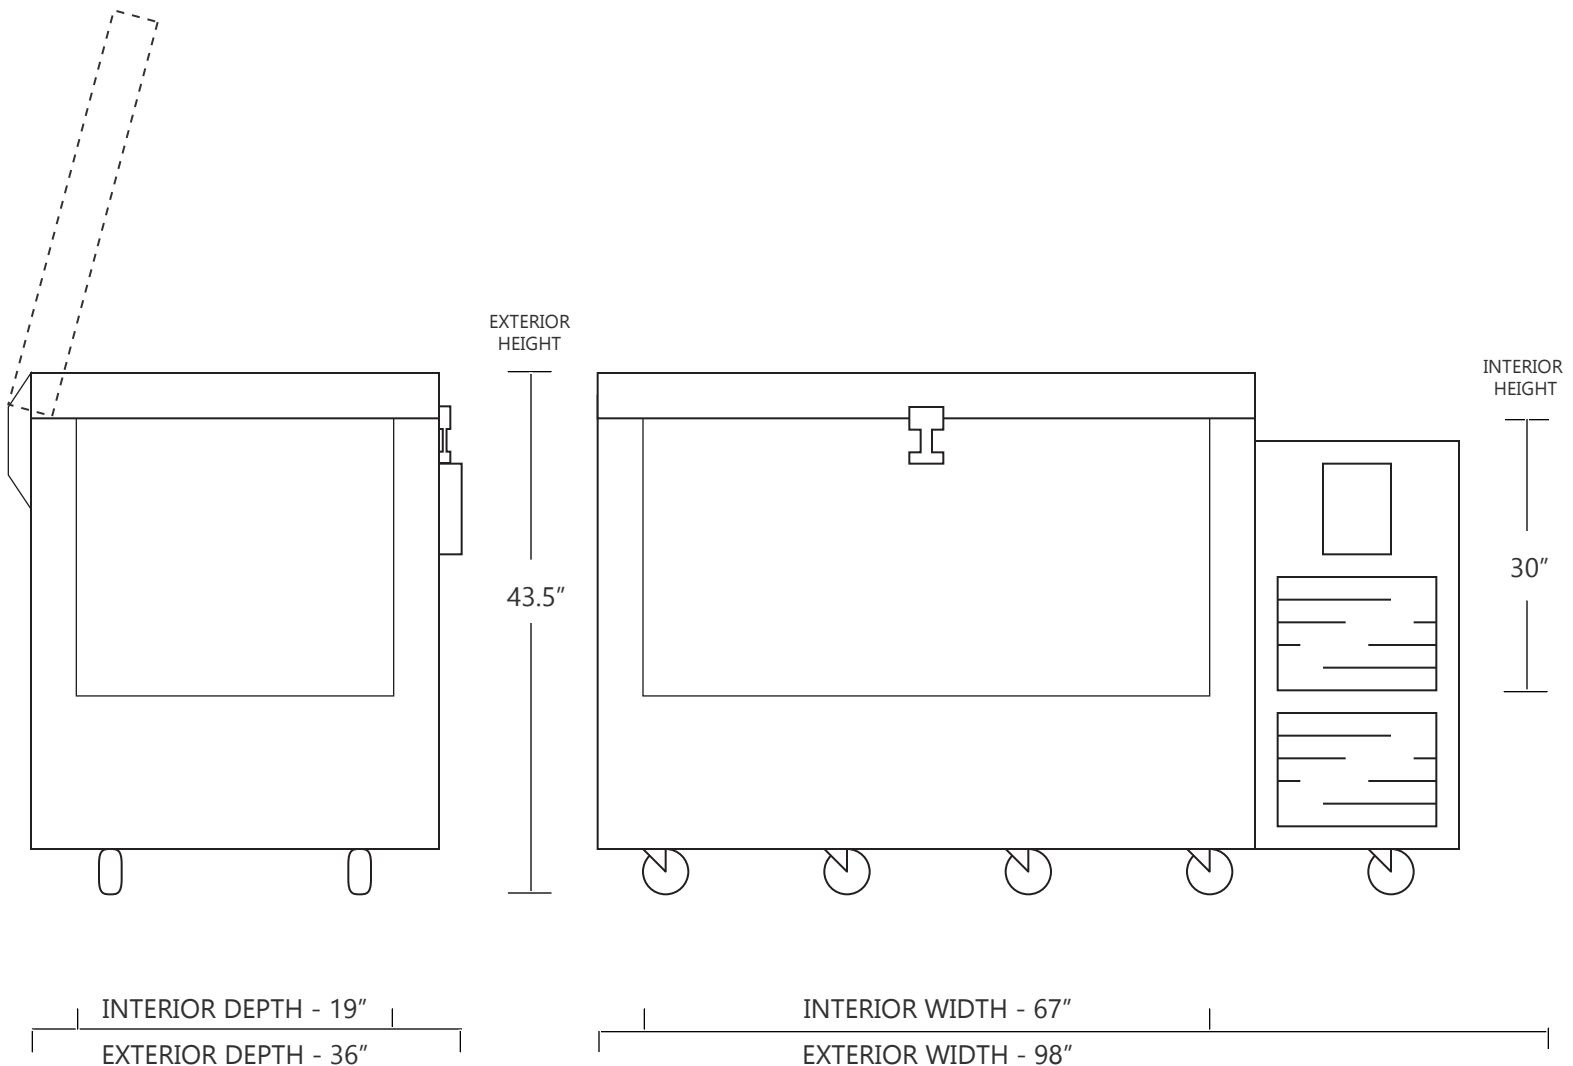

MODEL C40-22

22 CUBIC FOOT ULTRA LOW TEMPERATURE FREEZER

	WIDTH	DEPTH	HEIGHT	WIDTH	DEPTH	HEIGHT
INTERIOR DIMENSIONS	67 IN	19 IN	30 IN	170 CM	48 CM	76 CM
EXTERIOR DIMENSIONS	98 IN	36 IN	43.5 IN	248 CM	91 CM	110 CM
CRATED DIMENSIONS	101 IN	43 IN	53 IN	256 CM	109 CM	134 CM

NOTE THAT THE FREEZER LID CAN OPEN UP TO APPROXIMATELY 75° FROM HORIZONTAL POSITION

SIDE VIEW

FRONT VIEW

SO-LOW

WWW.SO-LOW.COM

NET WEIGHT : 850 LBS.
SHIPPING WEIGHT: 1075 LBS.

SHIPPING OPTIONS

DOCK-TO-DOCK DELIVERY (REQUIRES FORKLIFT OR PALLET JACK)
INSIDE / WHITE GLOVE DELIVERY (REQUIRES A SEMI-TRUCK RECEIVING DOCK)