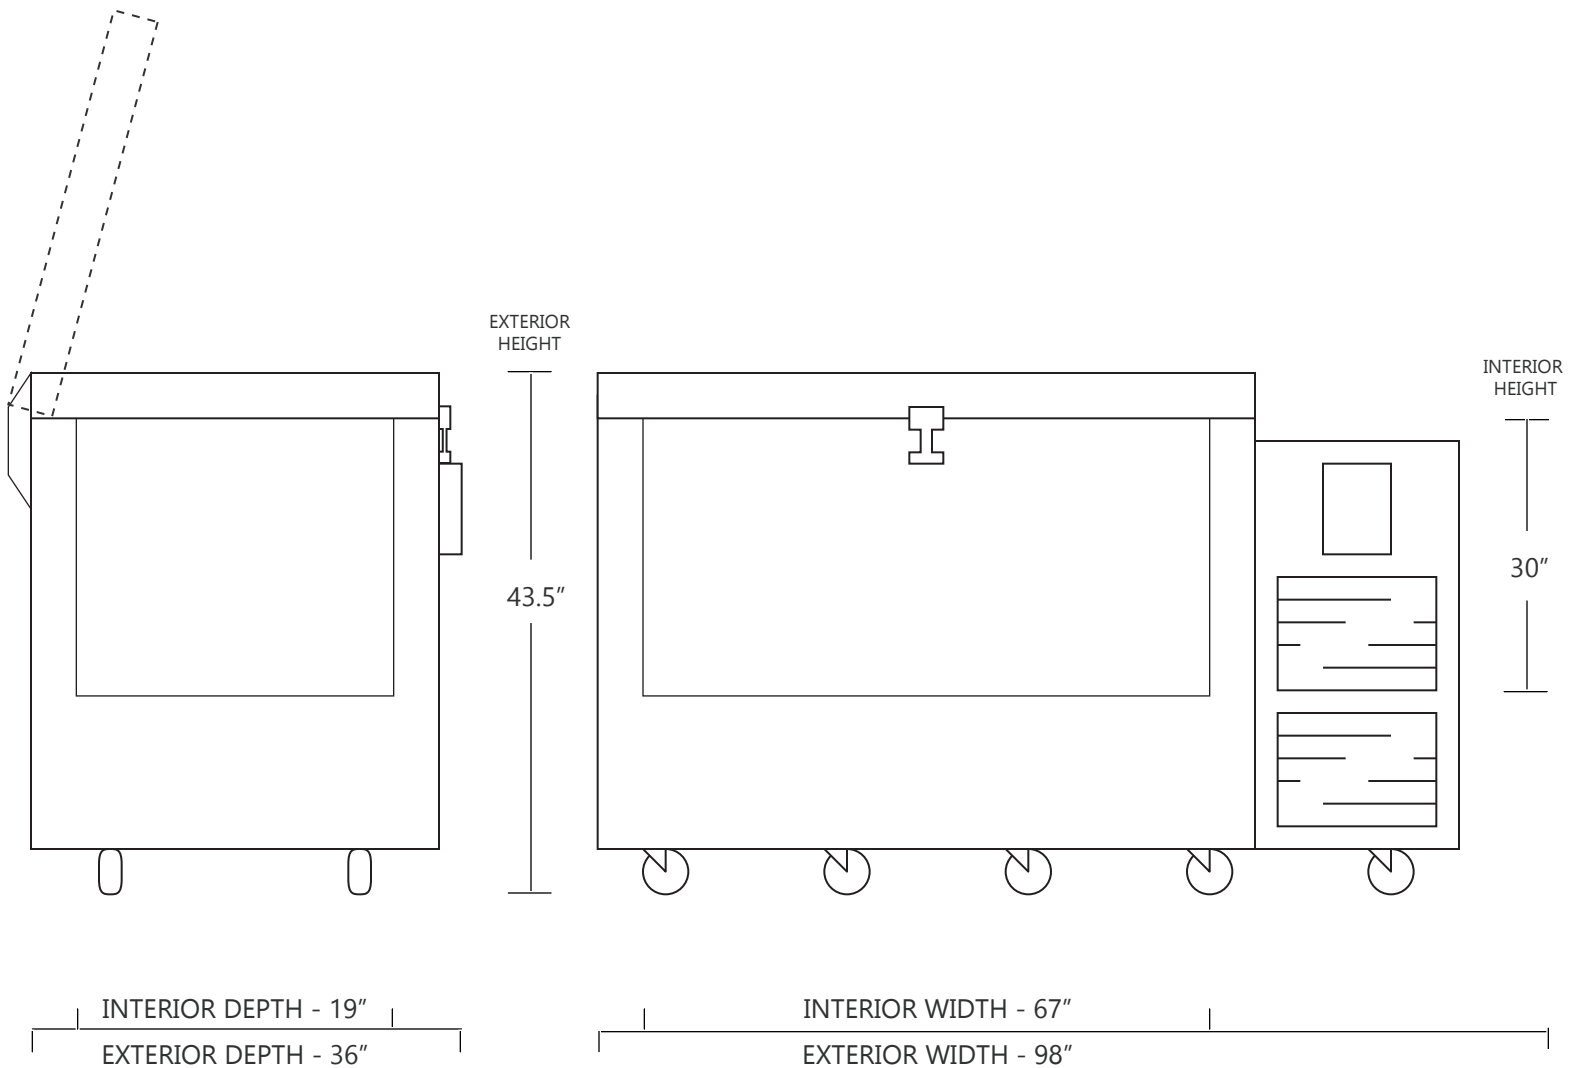

MODEL C85-22

22 CUBIC FOOT ULTRA LOW TEMPERATURE FREEZER

	WIDTH	DEPTH	HEIGHT	WIDTH	DEPTH	HEIGHT
INTERIOR DIMENSIONS	67 IN	19 IN	30 IN	170 CM	48 CM	76 CM
EXTERIOR DIMENSIONS	98 IN	36 IN	43.5 IN	248 CM	91 CM	110 CM
CRATED DIMENSIONS	101 IN	43 IN	53 IN	256 CM	109 CM	134 CM

NOTE THAT THE FREEZER LID CAN OPEN UP TO APPROXIMATELY 75° FROM HORIZONTAL POSITION

SIDE VIEW

FRONT VIEW

SO-LOW

WWW.SO-LOW.COM

NET WEIGHT : 850 LBS.
SHIPPING WEIGHT: 1075 LBS.

SHIPPING OPTIONS

DOCK-TO-DOCK DELIVERY (REQUIRES FORKLIFT OR PALLET JACK)
INSIDE / WHITE GLOVE DELIVERY (REQUIRES A SEMI-TRUCK RECEIVING DOCK)