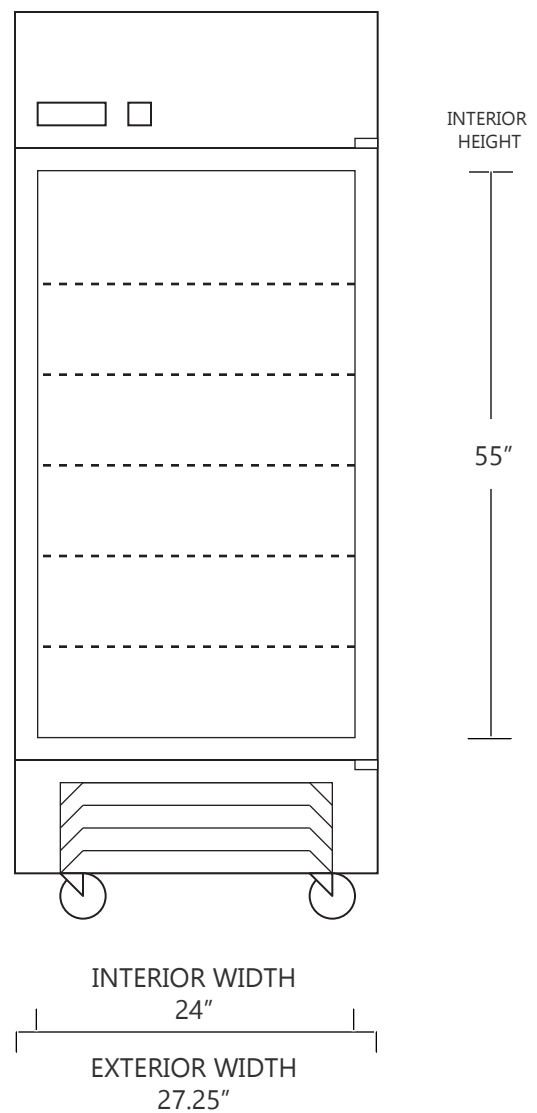

MODEL DH4-23GD-SS

23 CUBIC FOOT LAB & PHARMACY REFRIGERATOR

	WIDTH	DEPTH	HEIGHT	WIDTH	DEPTH	HEIGHT
INTERIOR DIMENSIONS	24 IN	28.5 IN	55 IN	61 CM	72 CM	140 CM
EXTERIOR DIMENSIONS	27.25 IN	33.75 IN	81 IN	69 CM	85 CM	206 CM
CRATED DIMENSIONS	46 IN	43 IN	86 IN	116 CM	109 CM	218 CM

NOTE THAT SHELVES ARE SHOWN IN DEFAULT CONFIGURATION, AND CAN BE ADJUSTED IN 1" INCREMENTS

SIDE VIEW

FRONT VIEW

SO-LOW

WWW.SO-LOW.COM

NET WEIGHT : 375 LBS.
SHIPPING WEIGHT: 440 LBS.

SHIPPING OPTIONS

DOCK-TO-DOCK DELIVERY (REQUIRES FORKLIFT OR PALLET JACK)
DOCK-TO-DOCK DELIVERY WITH LIFTGATE (REQUIRES FORKLIFT OR PALLET JACK)
INSIDE DELIVERY (WHITE GLOVE DELIVERY)