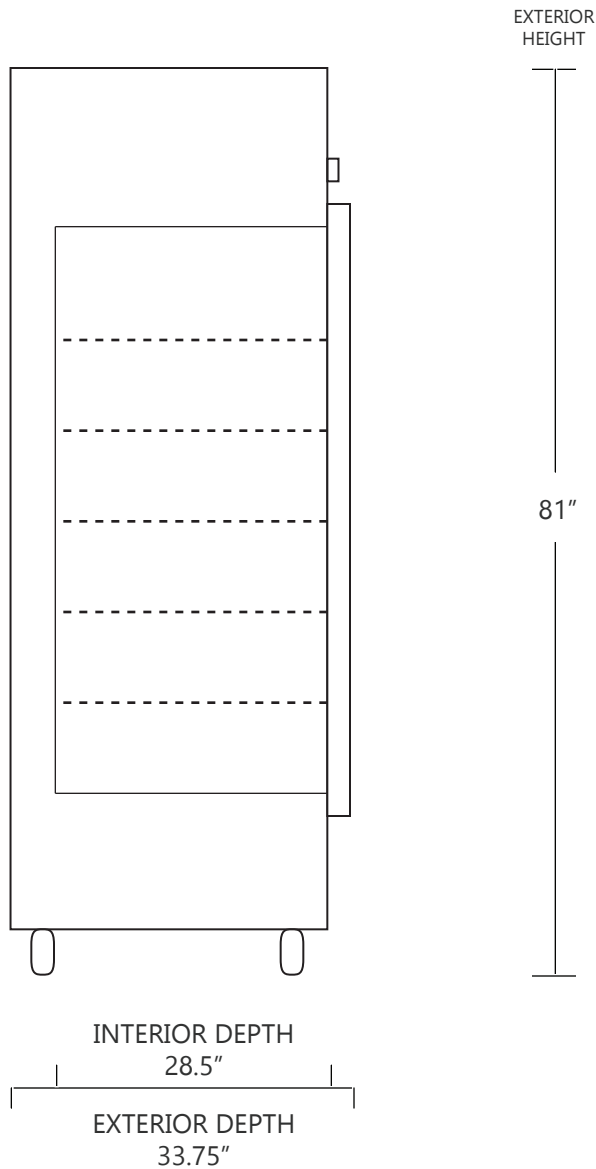

MODEL DH4-23GD-SS

23 CUBIC FOOT LAB & PHARMACY REFRIGERATOR

	WIDTH	DEPTH	HEIGHT	WIDTH	DEPTH	HEIGHT
INTERIOR DIMENSIONS	24 IN	28.5 IN	55 IN	61 CM	72 CM	140 CM
EXTERIOR DIMENSIONS	27.25 IN	33.75 IN	81 IN	69 CM	85 CM	206 CM
CRATED DIMENSIONS	46 IN	43 IN	86 IN	116 CM	109 CM	218 CM

NOTE THAT SHELVES ARE SHOWN IN DEFAULT CONFIGURATION, AND CAN BE ADJUSTED IN 1" INCREMENTS

SIDE VIEW

FRONT VIEW

SO-LOW

WWW.SO-LOW.COM

NET WEIGHT : 375 LBS.
SHIPPING WEIGHT: 440 LBS.

SHIPPING OPTIONS

DOCK-TO-DOCK DELIVERY (REQUIRES FORKLIFT OR PALLET JACK)
DOCK-TO-DOCK DELIVERY WITH LIFTGATE (REQUIRES FORKLIFT OR PALLET JACK)
INSIDE DELIVERY (WHITE GLOVE DELIVERY)