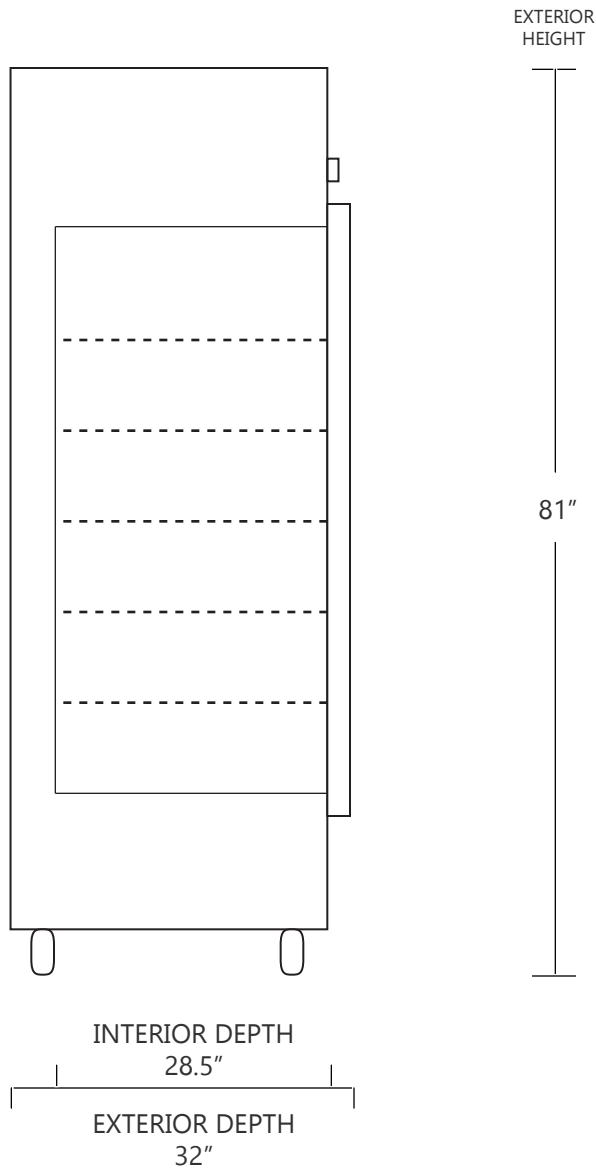

# MODEL DH4-23SD

## 23 CUBIC FOOT LAB & PHARMACY REFRIGERATOR

	WIDTH	DEPTH	HEIGHT	WIDTH	DEPTH	HEIGHT
INTERIOR DIMENSIONS	24 IN	28.5 IN	55 IN	61 CM	72 CM	140 CM
EXTERIOR DIMENSIONS	27 IN	32 IN	81 IN	68 CM	81 CM	206 CM
CRATED DIMENSIONS	46 IN	43 IN	86 IN	116 CM	109 CM	218 CM

NOTE THAT SHELVES ARE SHOWN IN DEFAULT CONFIGURATION, AND CAN BE ADJUSTED IN 1" INCREMENTS

### SIDE VIEW