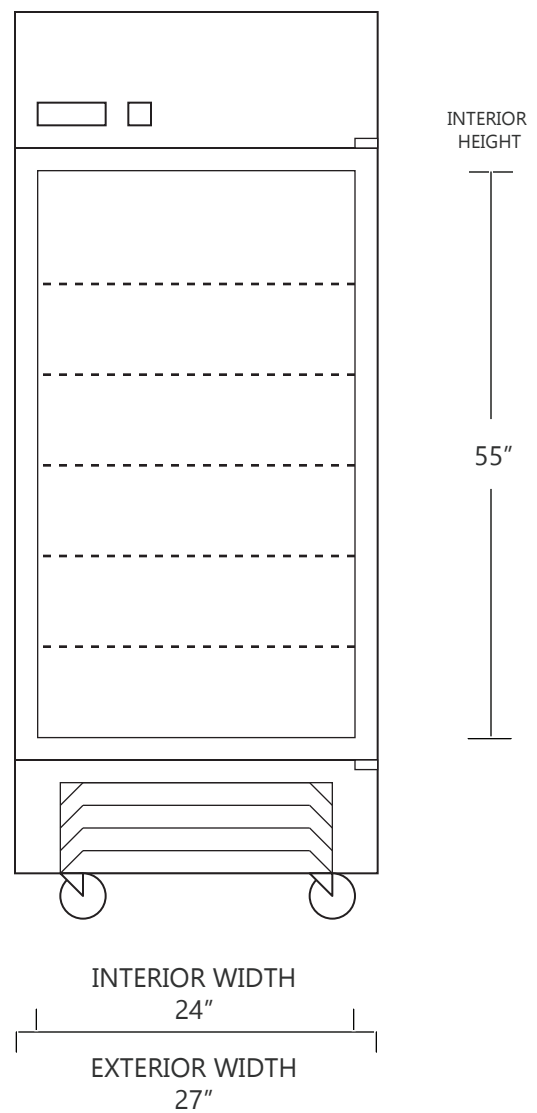

FRONT VIEW

SO-LOW

WWW.SO-LOW.COM

NET WEIGHT : 375 LBS.
SHIPPING WEIGHT: 440 LBS.

SHIPPING OPTIONS

DOCK-TO-DOCK DELIVERY (REQUIRES FORKLIFT OR PALLET JACK)
DOCK-TO-DOCK DELIVERY WITH LIFTGATE (REQUIRES FORKLIFT OR PALLET JACK)
INSIDE DELIVERY (WHITE GLOVE DELIVERY)