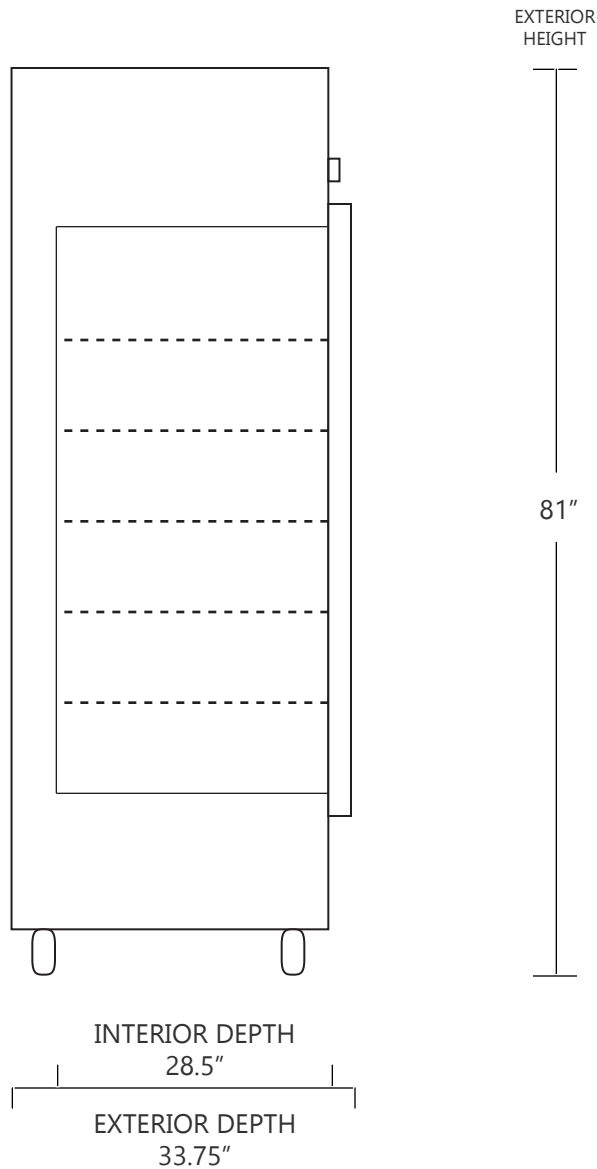

MODEL DH4-27GD-SS

27 CUBIC FOOT LAB & PHARMACY REFRIGERATOR

	WIDTH	DEPTH	HEIGHT	WIDTH	DEPTH	HEIGHT
INTERIOR DIMENSIONS	27 IN	28.5 IN	55 IN	69 CM	72 CM	140 CM
EXTERIOR DIMENSIONS	30 IN	33.75 IN	81 IN	76 CM	85 CM	206 CM
CRATED DIMENSIONS	46 IN	43 IN	86 IN	116 CM	109 CM	218 CM

NOTE THAT SHELVES ARE SHOWN IN DEFAULT CONFIGURATION, AND CAN BE ADJUSTED IN 1" INCREMENTS

SIDE VIEW

FRONT VIEW

SO-LOW

WWW.SO-LOW.COM

NET WEIGHT : 385 LBS.
SHIPPING WEIGHT: 440 LBS.

SHIPPING OPTIONS

DOCK-TO-DOCK DELIVERY (REQUIRES FORKLIFT OR PALLET JACK)
 DOCK-TO-DOCK DELIVERY WITH LIFTGATE (REQUIRES FORKLIFT OR PALLET JACK)
 INSIDE DELIVERY (WHITE GLOVE DELIVERY)