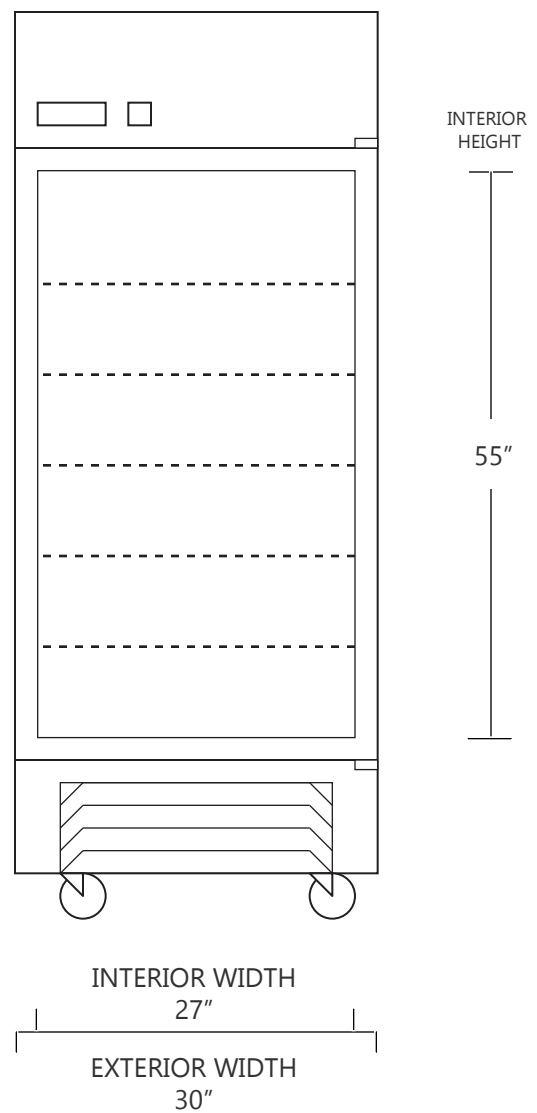

MODEL DH4-27GD-SS

27 CUBIC FOOT LAB & PHARMACY REFRIGERATOR

	WIDTH	DEPTH	HEIGHT	WIDTH	DEPTH	HEIGHT
INTERIOR DIMENSIONS	27 IN	28.5 IN	55 IN	69 CM	72 CM	140 CM
EXTERIOR DIMENSIONS	30 IN	33.75 IN	81 IN	76 CM	85 CM	206 CM
CRATED DIMENSIONS	46 IN	43 IN	86 IN	116 CM	109 CM	218 CM

NOTE THAT SHELVES ARE SHOWN IN DEFAULT CONFIGURATION, AND CAN BE ADJUSTED IN 1" INCREMENTS

SIDE VIEW

FRONT VIEW

SO-LOW

WWW.SO-LOW.COM

NET WEIGHT : 385 LBS.
SHIPPING WEIGHT: 440 LBS.

SHIPPING OPTIONS

DOCK-TO-DOCK DELIVERY (REQUIRES FORKLIFT OR PALLET JACK)
 DOCK-TO-DOCK DELIVERY WITH LIFTGATE (REQUIRES FORKLIFT OR PALLET JACK)
 INSIDE DELIVERY (WHITE GLOVE DELIVERY)