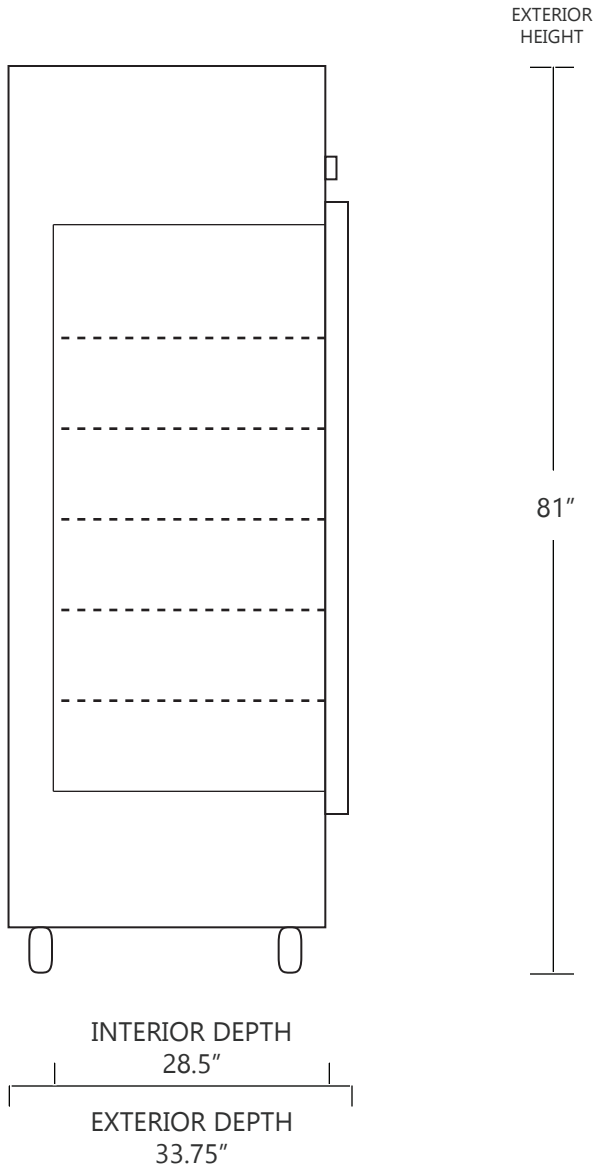

# MODEL DH4-27SD-SS

## 27 CUBIC FOOT LAB & PHARMACY REFRIGERATOR

	WIDTH	DEPTH	HEIGHT	WIDTH	DEPTH	HEIGHT
INTERIOR DIMENSIONS	27 IN	28.5 IN	55 IN	69 CM	72 CM	140 CM
EXTERIOR DIMENSIONS	30 IN	33.75 IN	81 IN	76 CM	85 CM	206 CM
CRATED DIMENSIONS	46 IN	43 IN	86 IN	116 CM	109 CM	218 CM

NOTE THAT SHELVES ARE SHOWN IN DEFAULT CONFIGURATION, AND CAN BE ADJUSTED IN 1" INCREMENTS

### SIDE VIEW