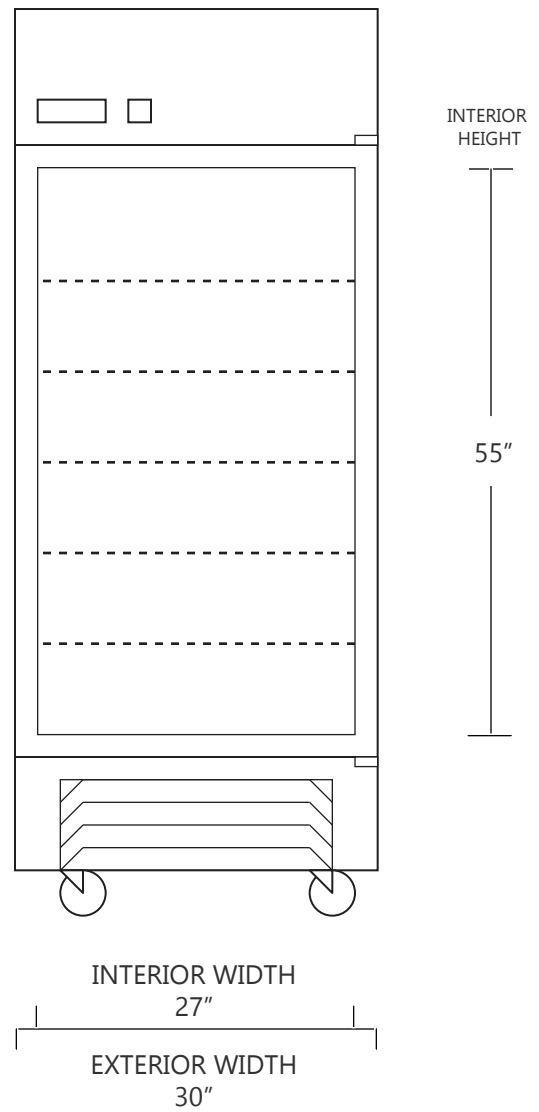

FRONT VIEW

SO-LOW

WWW.SO-LOW.COM

NET WEIGHT : 385 LBS.
SHIPPING WEIGHT: 440 LBS.

SHIPPING OPTIONS

DOCK-TO-DOCK DELIVERY (REQUIRES FORKLIFT OR PALLET JACK)
DOCK-TO-DOCK DELIVERY WITH LIFTGATE (REQUIRES FORKLIFT OR PALLET JACK)
INSIDE DELIVERY (WHITE GLOVE DELIVERY)