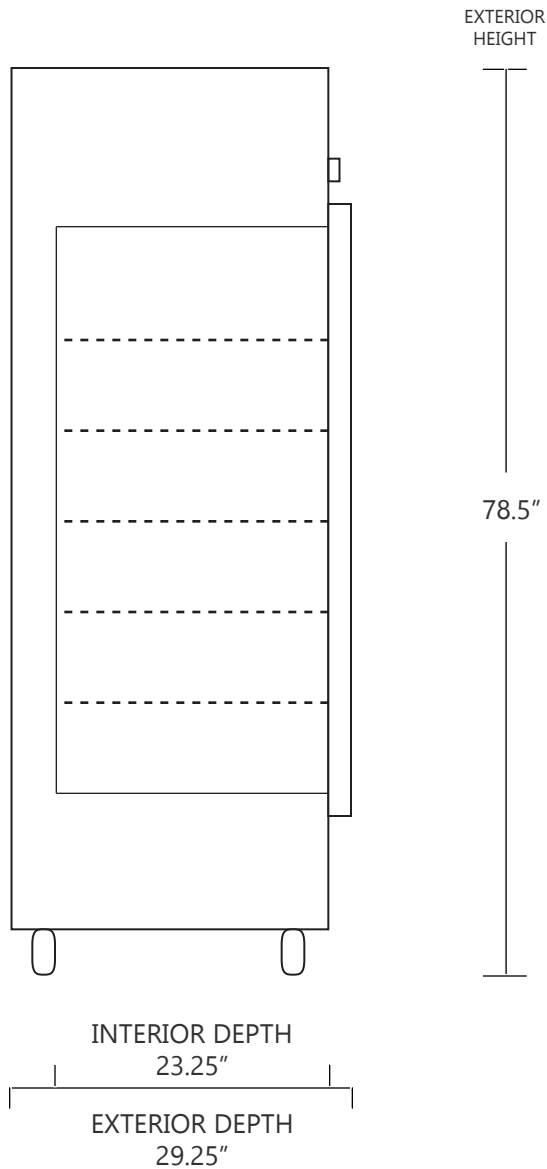

MODEL DH4-38GD

38 CUBIC FOOT LAB & PHARMACY REFRIGERATOR

	WIDTH	DEPTH	HEIGHT	WIDTH	DEPTH	HEIGHT
INTERIOR DIMENSIONS	43 IN	23.25 IN	60.5 IN	109 CM	59 CM	153 CM
EXTERIOR DIMENSIONS	47.25 IN	29.25 IN	78.5 IN	120 CM	74 CM	199 CM
CRATED DIMENSIONS	53 IN	43 IN	86 IN	134 CM	109 CM	218 CM

NOTE THAT SHELVES ARE SHOWN IN DEFAULT CONFIGURATION, AND CAN BE ADJUSTED IN 1" INCREMENTS

SIDE VIEW

FRONT VIEW

SO-LOW

WWW.SO-LOW.COM

NET WEIGHT : 450 LBS.
SHIPPING WEIGHT: 500 LBS.

SHIPPING OPTIONS

DOCK-TO-DOCK DELIVERY (REQUIRES FORKLIFT OR PALLET JACK)
DOCK-TO-DOCK DELIVERY WITH LIFTGATE (REQUIRES FORKLIFT OR PALLET JACK)
INSIDE DELIVERY (WHITE GLOVE DELIVERY)