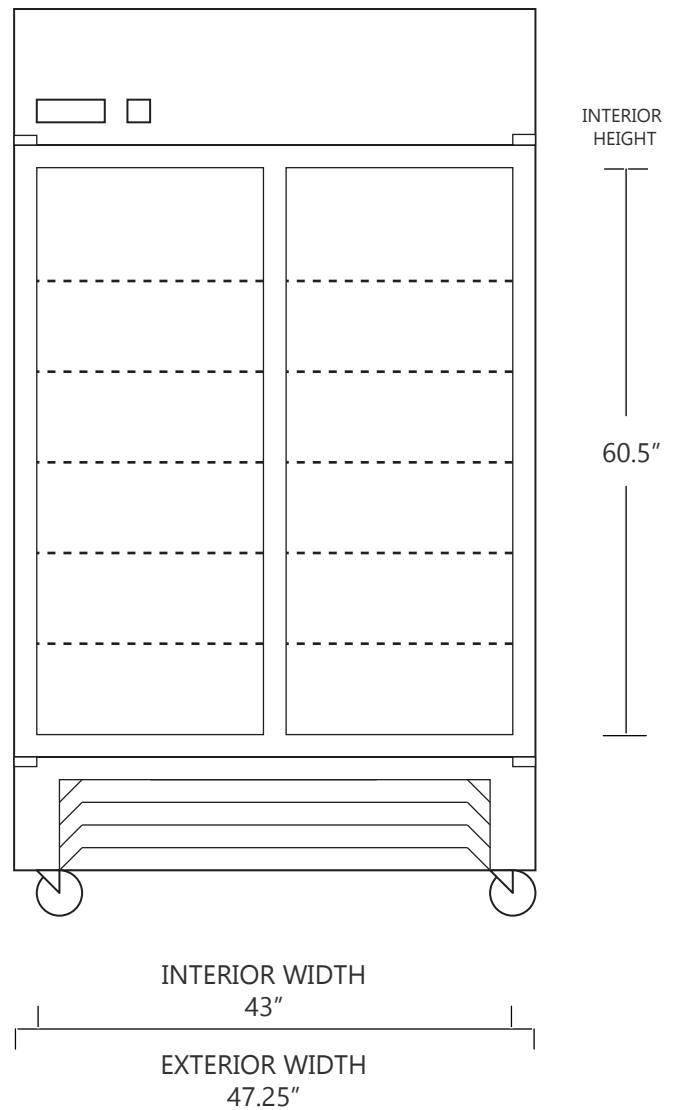

MODEL DH4-38GD

38 CUBIC FOOT LAB & PHARMACY REFRIGERATOR

	WIDTH	DEPTH	HEIGHT	WIDTH	DEPTH	HEIGHT
INTERIOR DIMENSIONS	43 IN	23.25 IN	60.5 IN	109 CM	59 CM	153 CM
EXTERIOR DIMENSIONS	47.25 IN	29.25 IN	78.5 IN	120 CM	74 CM	199 CM
CRATED DIMENSIONS	53 IN	43 IN	86 IN	134 CM	109 CM	218 CM

NOTE THAT SHELVES ARE SHOWN IN DEFAULT CONFIGURATION, AND CAN BE ADJUSTED IN 1" INCREMENTS

SIDE VIEW

FRONT VIEW

SO-LOW

WWW.SO-LOW.COM

NET WEIGHT : 450 LBS.
SHIPPING WEIGHT: 500 LBS.

SHIPPING OPTIONS

DOCK-TO-DOCK DELIVERY (REQUIRES FORKLIFT OR PALLET JACK)
DOCK-TO-DOCK DELIVERY WITH LIFTGATE (REQUIRES FORKLIFT OR PALLET JACK)
INSIDE DELIVERY (WHITE GLOVE DELIVERY)