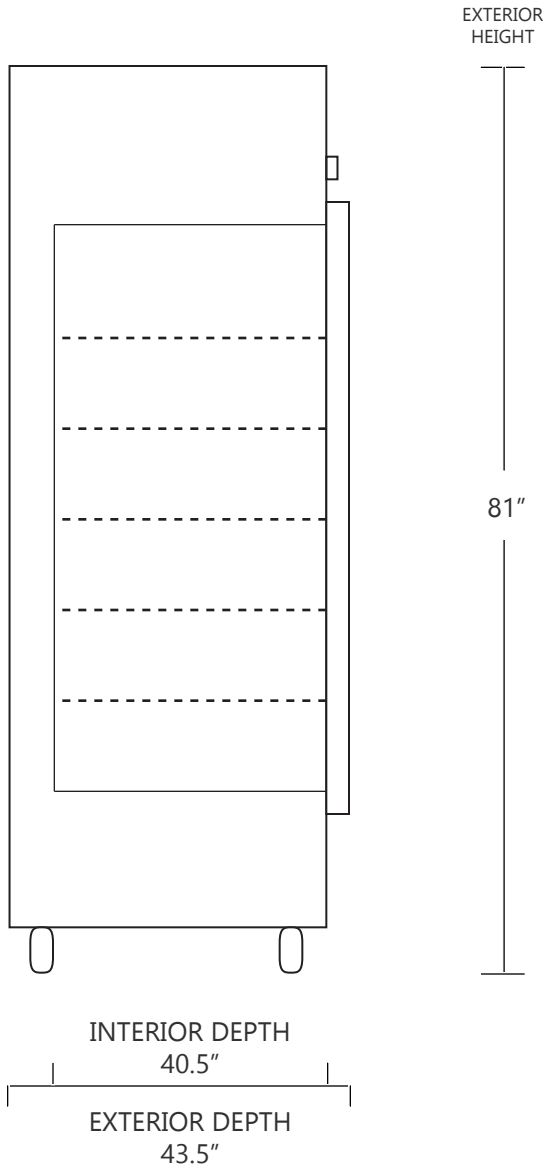

MODEL DH4-38SGD

38 CUBIC FOOT LAB & PHARMACY REFRIGERATOR

	WIDTH	DEPTH	HEIGHT	WIDTH	DEPTH	HEIGHT
INTERIOR DIMENSIONS	40.5 IN	27 IN	55 IN	102 CM	68 CM	140 CM
EXTERIOR DIMENSIONS	43.5 IN	32 IN	81 IN	110 CM	81 CM	205 CM
CRATED DIMENSIONS	53 IN	43 IN	86 IN	134 CM	109 CM	218 CM

NOTE THAT SHELVES ARE SHOWN IN DEFAULT CONFIGURATION, AND CAN BE ADJUSTED IN 1" INCREMENTS

SIDE VIEW

FRONT VIEW

SO-LOW

WWW.SO-LOW.COM

NET WEIGHT : 500 LBS.

SHIPPING WEIGHT: 550 LBS.

SHIPPING OPTIONS