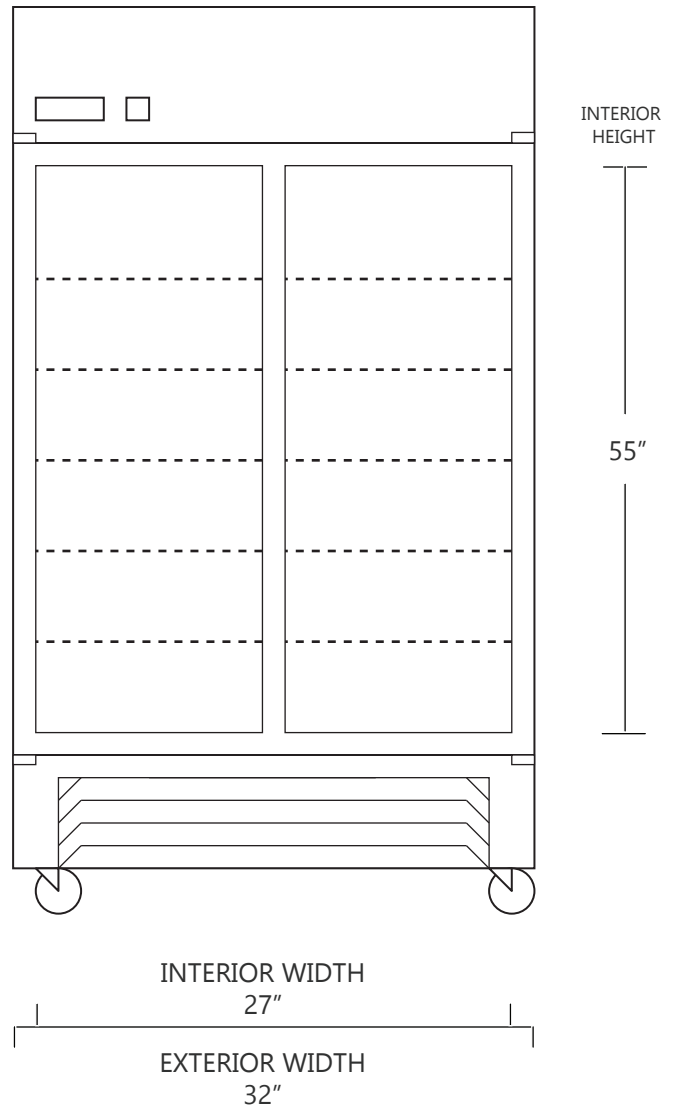

MODEL DH4-38SGD

38 CUBIC FOOT LAB & PHARMACY REFRIGERATOR

	WIDTH	DEPTH	HEIGHT	WIDTH	DEPTH	HEIGHT
INTERIOR DIMENSIONS	40.5 IN	27 IN	55 IN	102 CM	68 CM	140 CM
EXTERIOR DIMENSIONS	43.5 IN	32 IN	81 IN	110 CM	81 CM	205 CM
CRATED DIMENSIONS	53 IN	43 IN	86 IN	134 CM	109 CM	218 CM

NOTE THAT SHELVES ARE SHOWN IN DEFAULT CONFIGURATION, AND CAN BE ADJUSTED IN 1" INCREMENTS

SIDE VIEW

FRONT VIEW

SO-LOW

WWW.SO-LOW.COM

NET WEIGHT : 500 LBS.

SHIPPING WEIGHT: 550 LBS.

SHIPPING OPTIONS