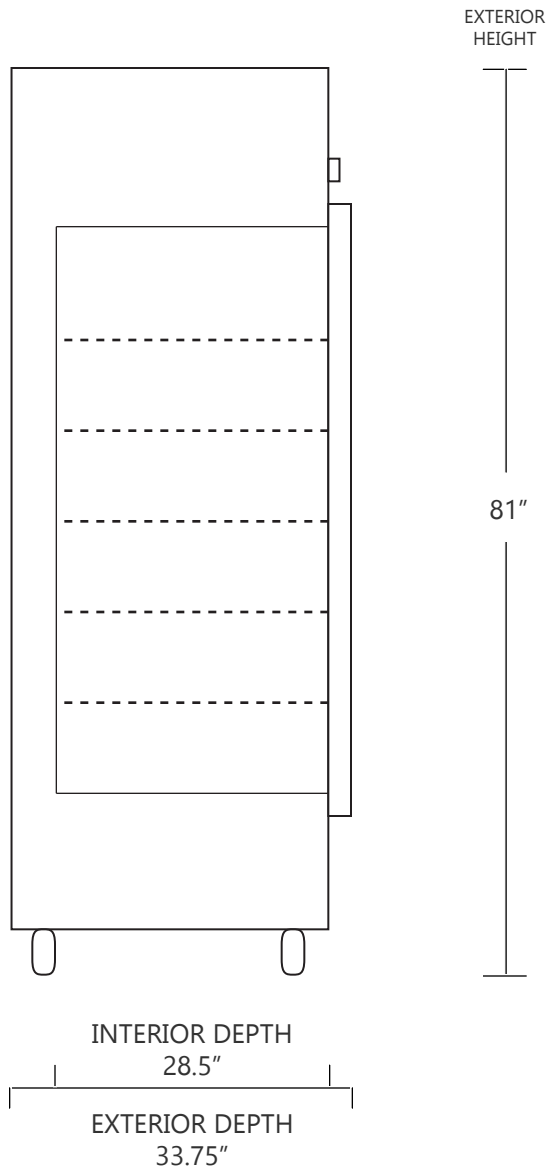

# MODEL DH4-49D-SS

49 CUBIC FOOT LAB & PHARMACY REFRIGERATOR

	WIDTH	DEPTH	HEIGHT	WIDTH	DEPTH	HEIGHT
INTERIOR DIMENSIONS	47.5 IN	28.5 IN	55 IN	120 CM	72 CM	140 CM
EXTERIOR DIMENSIONS	52 IN	33.75 IN	81 IN	132 CM	85 CM	206 CM
CRATED DIMENSIONS	56 IN	43 IN	86 IN	142 CM	109 CM	218 CM

NOTE THAT SHELVES ARE SHOWN IN DEFAULT CONFIGURATION, AND CAN BE ADJUSTED IN 1" INCREMENTS

## SIDE VIEW

## FRONT VIEW

**SO-LOW**

[WWW.SO-LOW.COM](http://WWW.SO-LOW.COM)

**NET WEIGHT : 575 LBS.**

**SHIPPING WEIGHT: 610 LBS.**