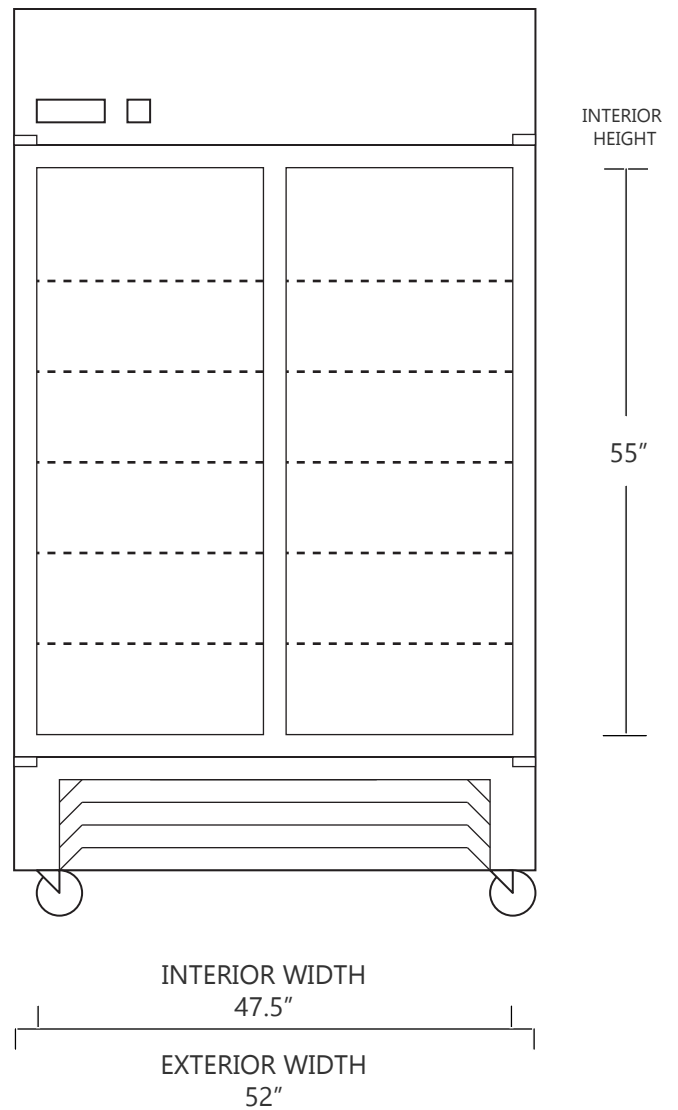

# MODEL DH4-49D-SS

49 CUBIC FOOT LAB & PHARMACY REFRIGERATOR

	WIDTH	DEPTH	HEIGHT	WIDTH	DEPTH	HEIGHT
INTERIOR DIMENSIONS	47.5 IN	28.5 IN	55 IN	120 CM	72 CM	140 CM
EXTERIOR DIMENSIONS	52 IN	33.75 IN	81 IN	132 CM	85 CM	206 CM
CRATED DIMENSIONS	56 IN	43 IN	86 IN	142 CM	109 CM	218 CM

NOTE THAT SHELVES ARE SHOWN IN DEFAULT CONFIGURATION, AND CAN BE ADJUSTED IN 1" INCREMENTS

## SIDE VIEW

## FRONT VIEW

**SO-LOW**

[WWW.SO-LOW.COM](http://WWW.SO-LOW.COM)

**NET WEIGHT : 575 LBS.**

**SHIPPING WEIGHT: 610 LBS.**