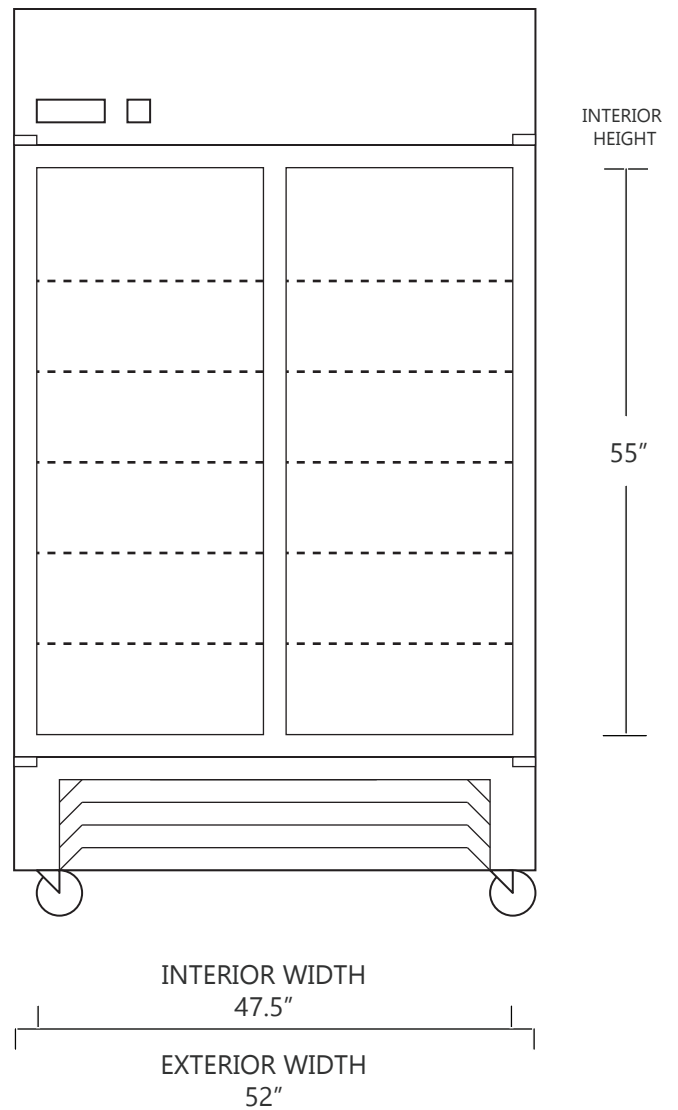

MODEL DH4-49GD

49 CUBIC FOOT LAB & PHARMACY REFRIGERATOR

	WIDTH	DEPTH	HEIGHT	WIDTH	DEPTH	HEIGHT
INTERIOR DIMENSIONS	47.5 IN	28.5 IN	55 IN	120 CM	72 CM	140 CM
EXTERIOR DIMENSIONS	52 IN	32 IN	81 IN	132 CM	81 CM	206 CM
CRATED DIMENSIONS	56 IN	43 IN	86 IN	142 CM	109 CM	218 CM

NOTE THAT SHELVES ARE SHOWN IN DEFAULT CONFIGURATION, AND CAN BE ADJUSTED IN 1" INCREMENTS

SIDE VIEW

FRONT VIEW

SO-LOW

WWW.SO-LOW.COM

NET WEIGHT : 575 LBS.

SHIPPING WEIGHT: 610 LBS.

SHIPPING OPTIONS