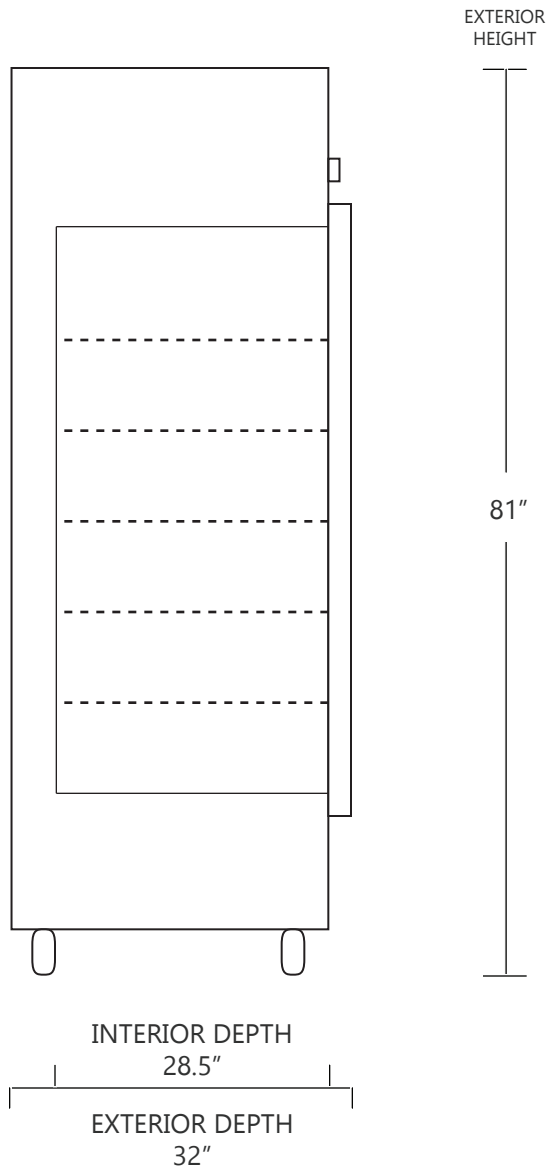

MODEL DH4-49GD

49 CUBIC FOOT LAB & PHARMACY REFRIGERATOR

	WIDTH	DEPTH	HEIGHT	WIDTH	DEPTH	HEIGHT
INTERIOR DIMENSIONS	47.5 IN	28.5 IN	55 IN	120 CM	72 CM	140 CM
EXTERIOR DIMENSIONS	52 IN	32 IN	81 IN	132 CM	81 CM	206 CM
CRATED DIMENSIONS	56 IN	43 IN	86 IN	142 CM	109 CM	218 CM

NOTE THAT SHELVES ARE SHOWN IN DEFAULT CONFIGURATION, AND CAN BE ADJUSTED IN 1" INCREMENTS

SIDE VIEW

FRONT VIEW

SO-LOW

WWW.SO-LOW.COM

NET WEIGHT : 575 LBS.

SHIPPING WEIGHT: 610 LBS.

SHIPPING OPTIONS