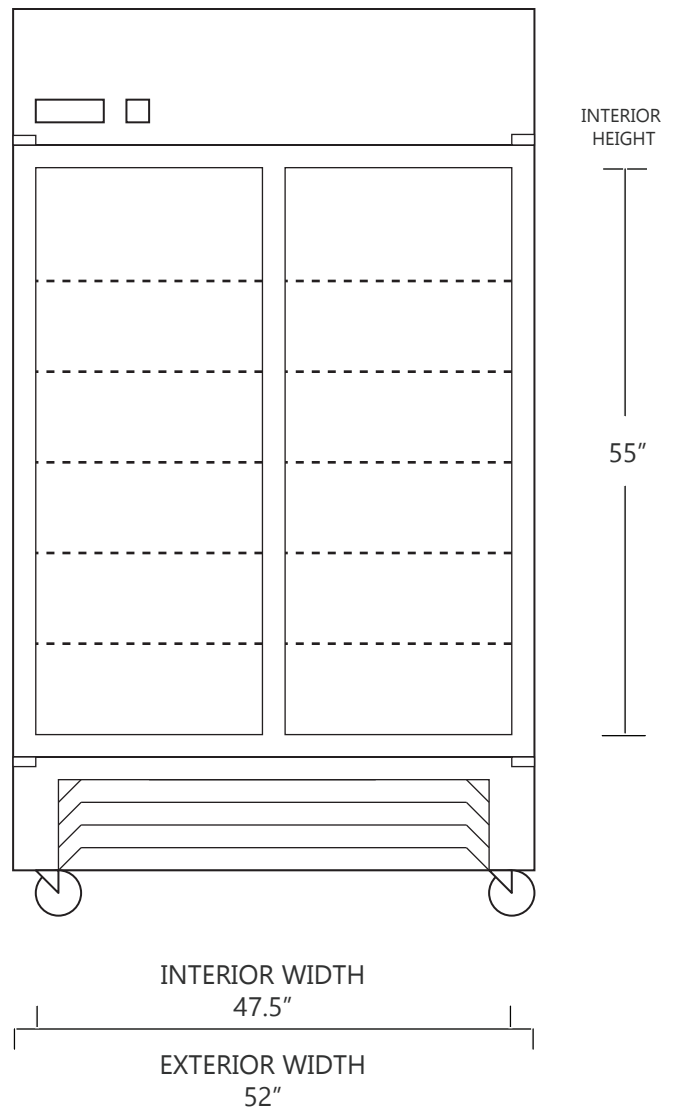

MODEL DH4-49D

49 CUBIC FOOT LAB & PHARMACY REFRIGERATOR

	WIDTH	DEPTH	HEIGHT	WIDTH	DEPTH	HEIGHT
INTERIOR DIMENSIONS	47.5 IN	28.5 IN	55 IN	120 CM	72 CM	140 CM
EXTERIOR DIMENSIONS	52 IN	32 IN	81 IN	132 CM	81 CM	206 CM
CRATED DIMENSIONS	56 IN	43 IN	86 IN	142 CM	109 CM	218 CM

NOTE THAT SHELVES ARE SHOWN IN DEFAULT CONFIGURATION, AND CAN BE ADJUSTED IN 1" INCREMENTS

SIDE VIEW

FRONT VIEW

SO-LOW

WWW.SO-LOW.COM

NET WEIGHT : 575 LBS.
SHIPPING WEIGHT: 610 LBS.

SHIPPING OPTIONS

DOCK-TO-DOCK DELIVERY (REQUIRES FORKLIFT OR PALLET JACK)
DOCK-TO-DOCK DELIVERY WITH LIFTGATE (REQUIRES FORKLIFT OR PALLET JACK)
INSIDE DELIVERY (WHITE GLOVE DELIVERY)