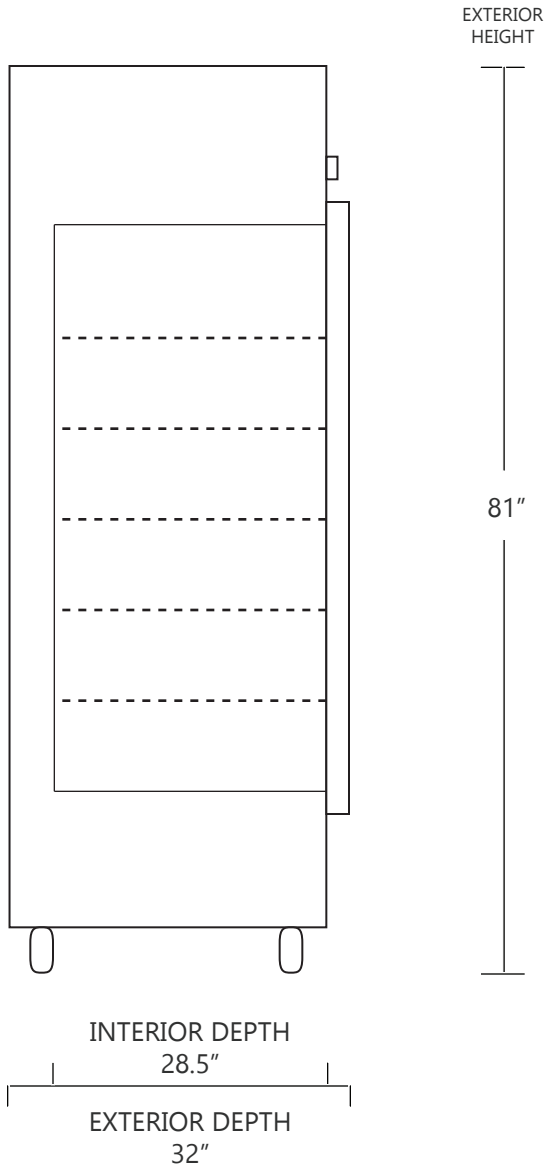

MODEL DH4-49D

49 CUBIC FOOT LAB & PHARMACY REFRIGERATOR

	WIDTH	DEPTH	HEIGHT	WIDTH	DEPTH	HEIGHT
INTERIOR DIMENSIONS	47.5 IN	28.5 IN	55 IN	120 CM	72 CM	140 CM
EXTERIOR DIMENSIONS	52 IN	32 IN	81 IN	132 CM	81 CM	206 CM
CRATED DIMENSIONS	56 IN	43 IN	86 IN	142 CM	109 CM	218 CM

NOTE THAT SHELVES ARE SHOWN IN DEFAULT CONFIGURATION, AND CAN BE ADJUSTED IN 1" INCREMENTS

SIDE VIEW

FRONT VIEW

SO-LOW

WWW.SO-LOW.COM

NET WEIGHT : 575 LBS.
SHIPPING WEIGHT: 610 LBS.

SHIPPING OPTIONS

DOCK-TO-DOCK DELIVERY (REQUIRES FORKLIFT OR PALLET JACK)
DOCK-TO-DOCK DELIVERY WITH LIFTGATE (REQUIRES FORKLIFT OR PALLET JACK)
INSIDE DELIVERY (WHITE GLOVE DELIVERY)