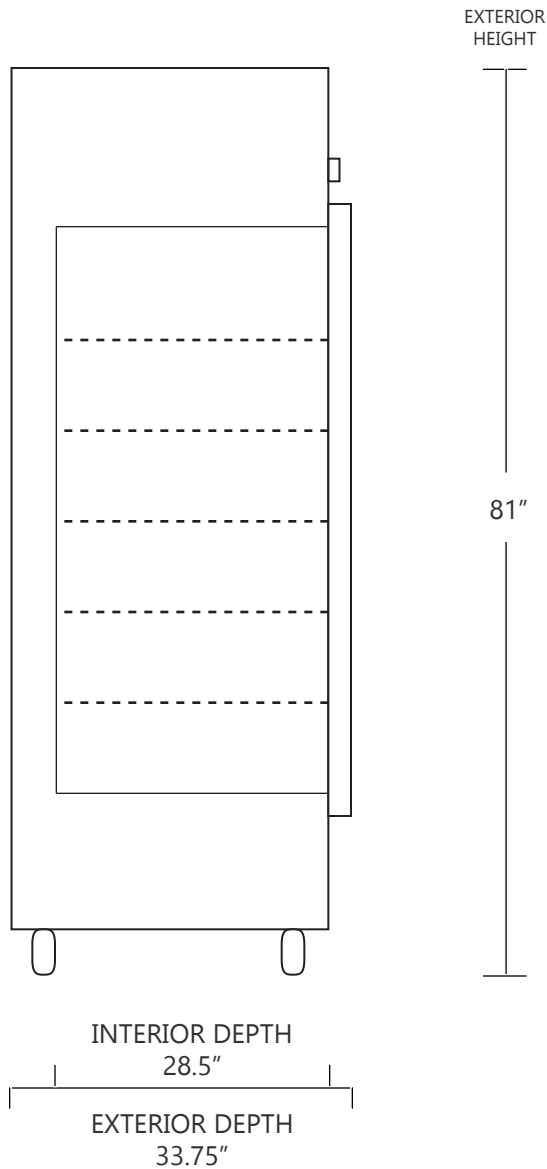

MODEL DH4-49SD-SS

49 CUBIC FOOT LAB & PHARMACY REFRIGERATOR

	WIDTH	DEPTH	HEIGHT	WIDTH	DEPTH	HEIGHT
INTERIOR DIMENSIONS	47.5 IN	28.5 IN	55 IN	120 CM	72 CM	140 CM
EXTERIOR DIMENSIONS	52 IN	33.75 IN	81 IN	132 CM	85 CM	206 CM
CRATED DIMENSIONS	56 IN	43 IN	86 IN	142 CM	109 CM	218 CM

NOTE THAT SHELVES ARE SHOWN IN DEFAULT CONFIGURATION, AND CAN BE ADJUSTED IN 1" INCREMENTS

SIDE VIEW

FRONT VIEW

SO-LOW

WWW.SO-LOW.COM

NET WEIGHT : 575 LBS.
SHIPPING WEIGHT: 610 LBS.

SHIPPING OPTIONS

DOCK-TO-DOCK DELIVERY (REQUIRES FORKLIFT OR PALLET JACK)
 DOCK-TO-DOCK DELIVERY WITH LIFTGATE (REQUIRES FORKLIFT OR PALLET JACK)
 INSIDE DELIVERY (WHITE GLOVE DELIVERY)