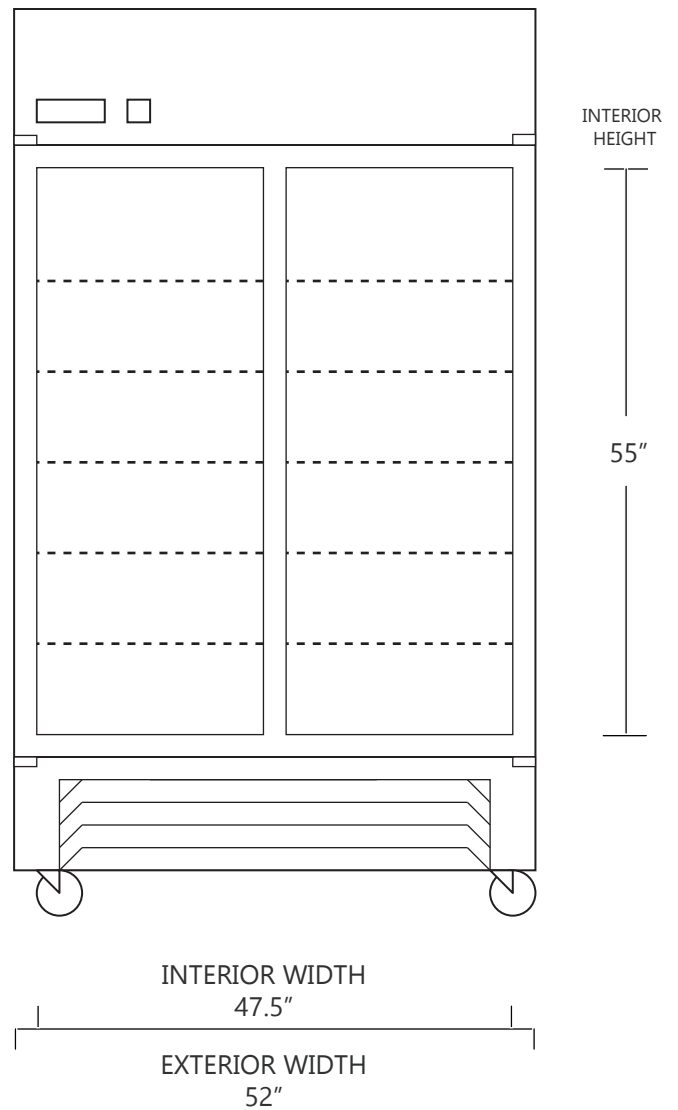

MODEL DH4-49SD-SS

49 CUBIC FOOT LAB & PHARMACY REFRIGERATOR

	WIDTH	DEPTH	HEIGHT	WIDTH	DEPTH	HEIGHT
INTERIOR DIMENSIONS	47.5 IN	28.5 IN	55 IN	120 CM	72 CM	140 CM
EXTERIOR DIMENSIONS	52 IN	33.75 IN	81 IN	132 CM	85 CM	206 CM
CRATED DIMENSIONS	56 IN	43 IN	86 IN	142 CM	109 CM	218 CM

NOTE THAT SHELVES ARE SHOWN IN DEFAULT CONFIGURATION, AND CAN BE ADJUSTED IN 1" INCREMENTS

SIDE VIEW

FRONT VIEW

SO-LOW

WWW.SO-LOW.COM

NET WEIGHT : 575 LBS.
SHIPPING WEIGHT: 610 LBS.

SHIPPING OPTIONS

DOCK-TO-DOCK DELIVERY (REQUIRES FORKLIFT OR PALLET JACK)
 DOCK-TO-DOCK DELIVERY WITH LIFTGATE (REQUIRES FORKLIFT OR PALLET JACK)
 INSIDE DELIVERY (WHITE GLOVE DELIVERY)