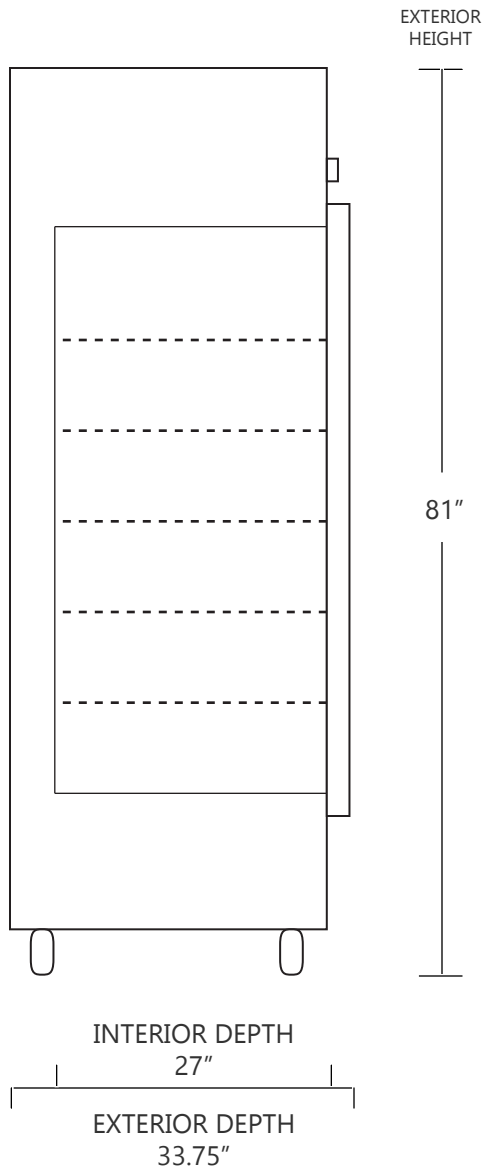

MODEL DH4-72GD-SS

72 CUBIC FOOT LAB & PHARMACY REFRIGERATOR

	WIDTH	DEPTH	HEIGHT	WIDTH	DEPTH	HEIGHT
INTERIOR DIMENSIONS	72 IN	27 IN	55 IN	183 CM	69 CM	140 CM
EXTERIOR DIMENSIONS	75 IN	33.75 IN	81 IN	190 CM	85 CM	206 CM
CRATED DIMENSIONS	85 IN	41 IN	86 IN	215 CM	104 CM	218 CM

NOTE THAT SHELVES ARE SHOWN IN DEFAULT CONFIGURATION, AND CAN BE ADJUSTED IN 1" INCREMENTS

SIDE VIEW

FRONT VIEW

SO-LOW

WWW.SO-LOW.COM

NET WEIGHT : 800 LBS.
SHIPPING WEIGHT: 850 LBS.

SHIPPING OPTIONS

DOCK-TO-DOCK DELIVERY (REQUIRES FORKLIFT OR PALLET JACK)
DOCK-TO-DOCK DELIVERY WITH LIFTGATE (REQUIRES FORKLIFT OR PALLET JACK)
INSIDE DELIVERY (WHITE GLOVE DELIVERY)