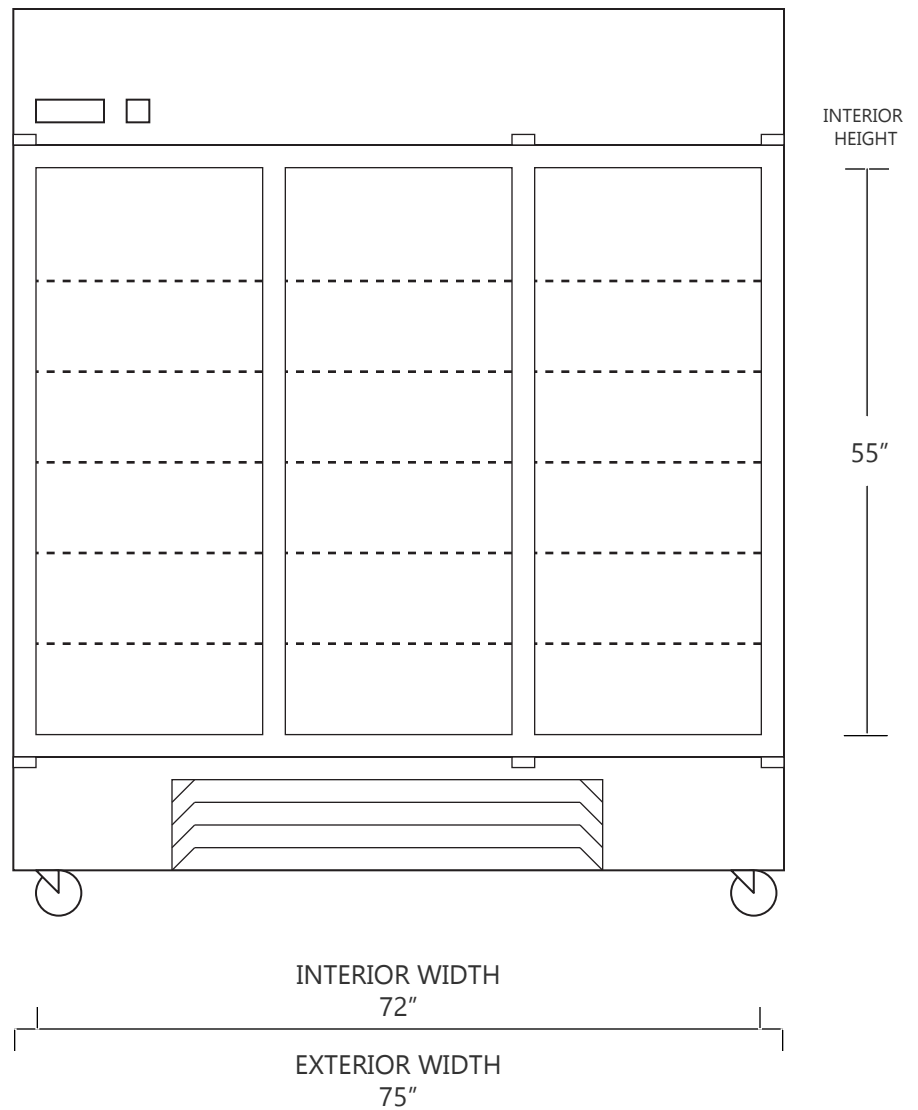

MODEL DH4-72GD-SS

72 CUBIC FOOT LAB & PHARMACY REFRIGERATOR

	WIDTH	DEPTH	HEIGHT	WIDTH	DEPTH	HEIGHT
INTERIOR DIMENSIONS	72 IN	27 IN	55 IN	183 CM	69 CM	140 CM
EXTERIOR DIMENSIONS	75 IN	33.75 IN	81 IN	190 CM	85 CM	206 CM
CRATED DIMENSIONS	85 IN	41 IN	86 IN	215 CM	104 CM	218 CM

NOTE THAT SHELVES ARE SHOWN IN DEFAULT CONFIGURATION, AND CAN BE ADJUSTED IN 1" INCREMENTS

SIDE VIEW

FRONT VIEW

SO-LOW

WWW.SO-LOW.COM

NET WEIGHT : 800 LBS.
SHIPPING WEIGHT: 850 LBS.

SHIPPING OPTIONS

DOCK-TO-DOCK DELIVERY (REQUIRES FORKLIFT OR PALLET JACK)
DOCK-TO-DOCK DELIVERY WITH LIFTGATE (REQUIRES FORKLIFT OR PALLET JACK)
INSIDE DELIVERY (WHITE GLOVE DELIVERY)