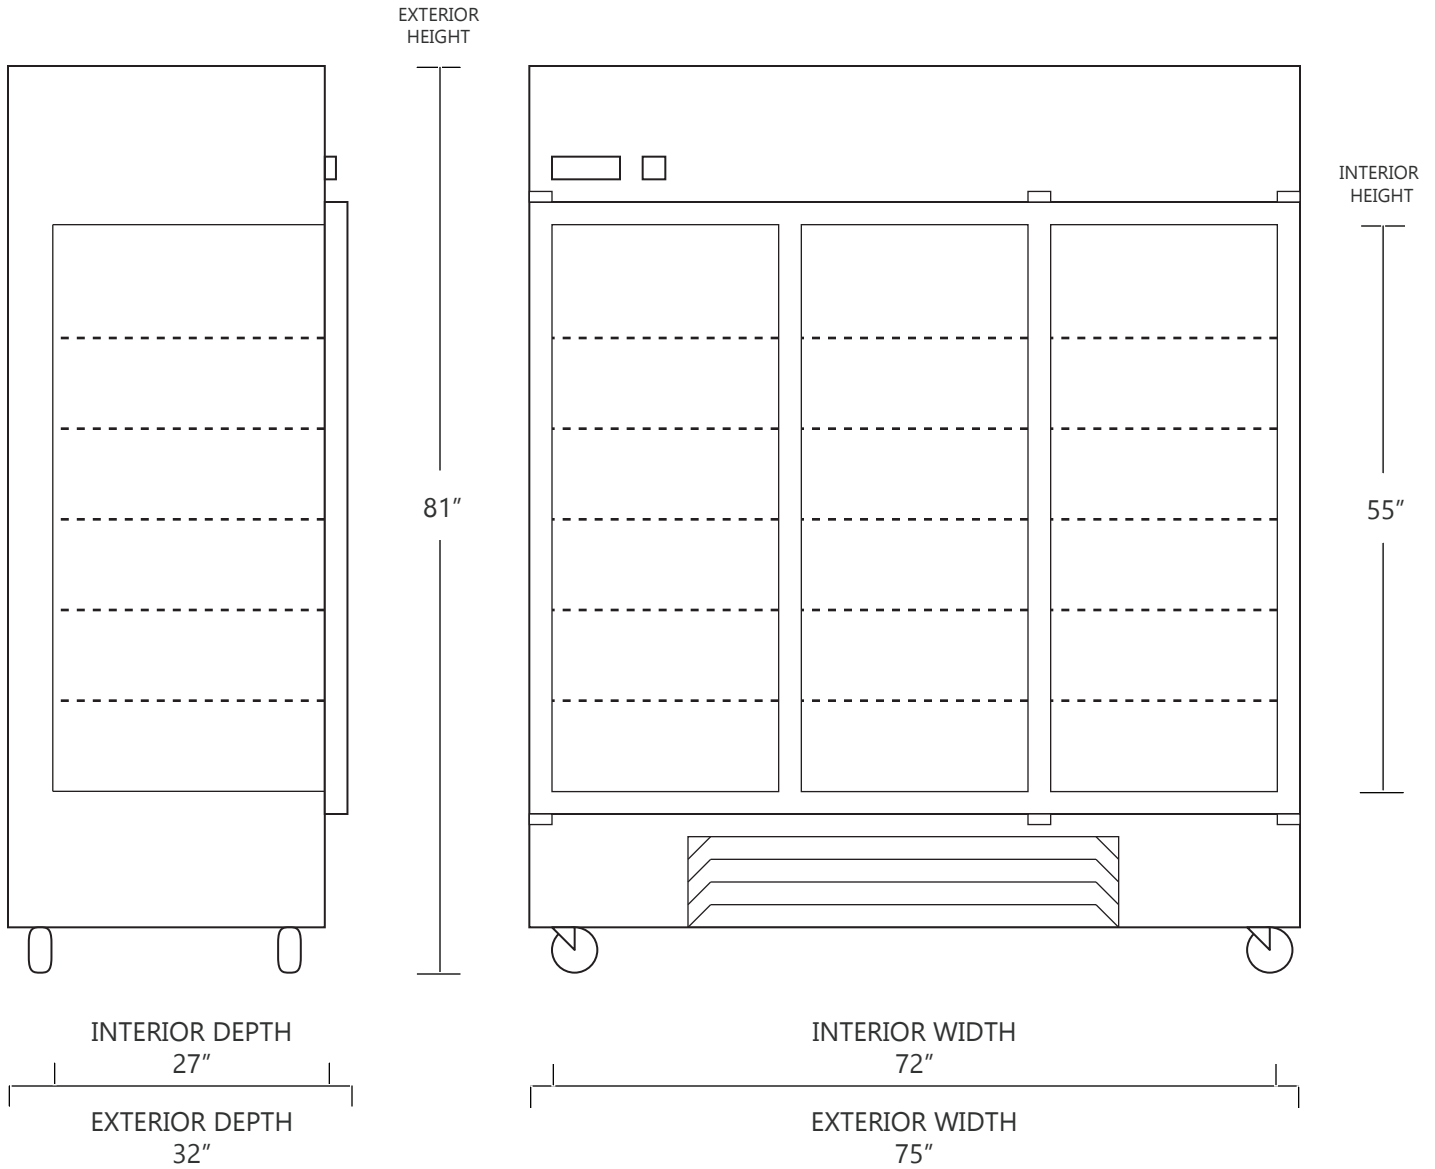

MODEL DH4-74GD

72 CUBIC FOOT LAB & PHARMACY REFRIGERATOR

	WIDTH	DEPTH	HEIGHT	WIDTH	DEPTH	HEIGHT
INTERIOR DIMENSIONS	72 IN	27 IN	55 IN	183 CM	69 CM	140 CM
EXTERIOR DIMENSIONS	75 IN	32 IN	81 IN	190 CM	81 CM	206 CM
CRATED DIMENSIONS	85 IN	41 IN	86 IN	215 CM	104 CM	218 CM

NOTE THAT SHELVES ARE SHOWN IN DEFAULT CONFIGURATION, AND CAN BE ADJUSTED IN 1" INCREMENTS

SIDE VIEW

FRONT VIEW

SO-LOW

WWW.SO-LOW.COM

NET WEIGHT : 690 LBS.
SHIPPING WEIGHT: 720 LBS.

SHIPPING OPTIONS

DOCK-TO-DOCK DELIVERY (REQUIRES FORKLIFT OR PALLET JACK)
 DOCK-TO-DOCK DELIVERY WITH LIFTGATE (REQUIRES FORKLIFT OR PALLET JACK)
 INSIDE DELIVERY (WHITE GLOVE DELIVERY)