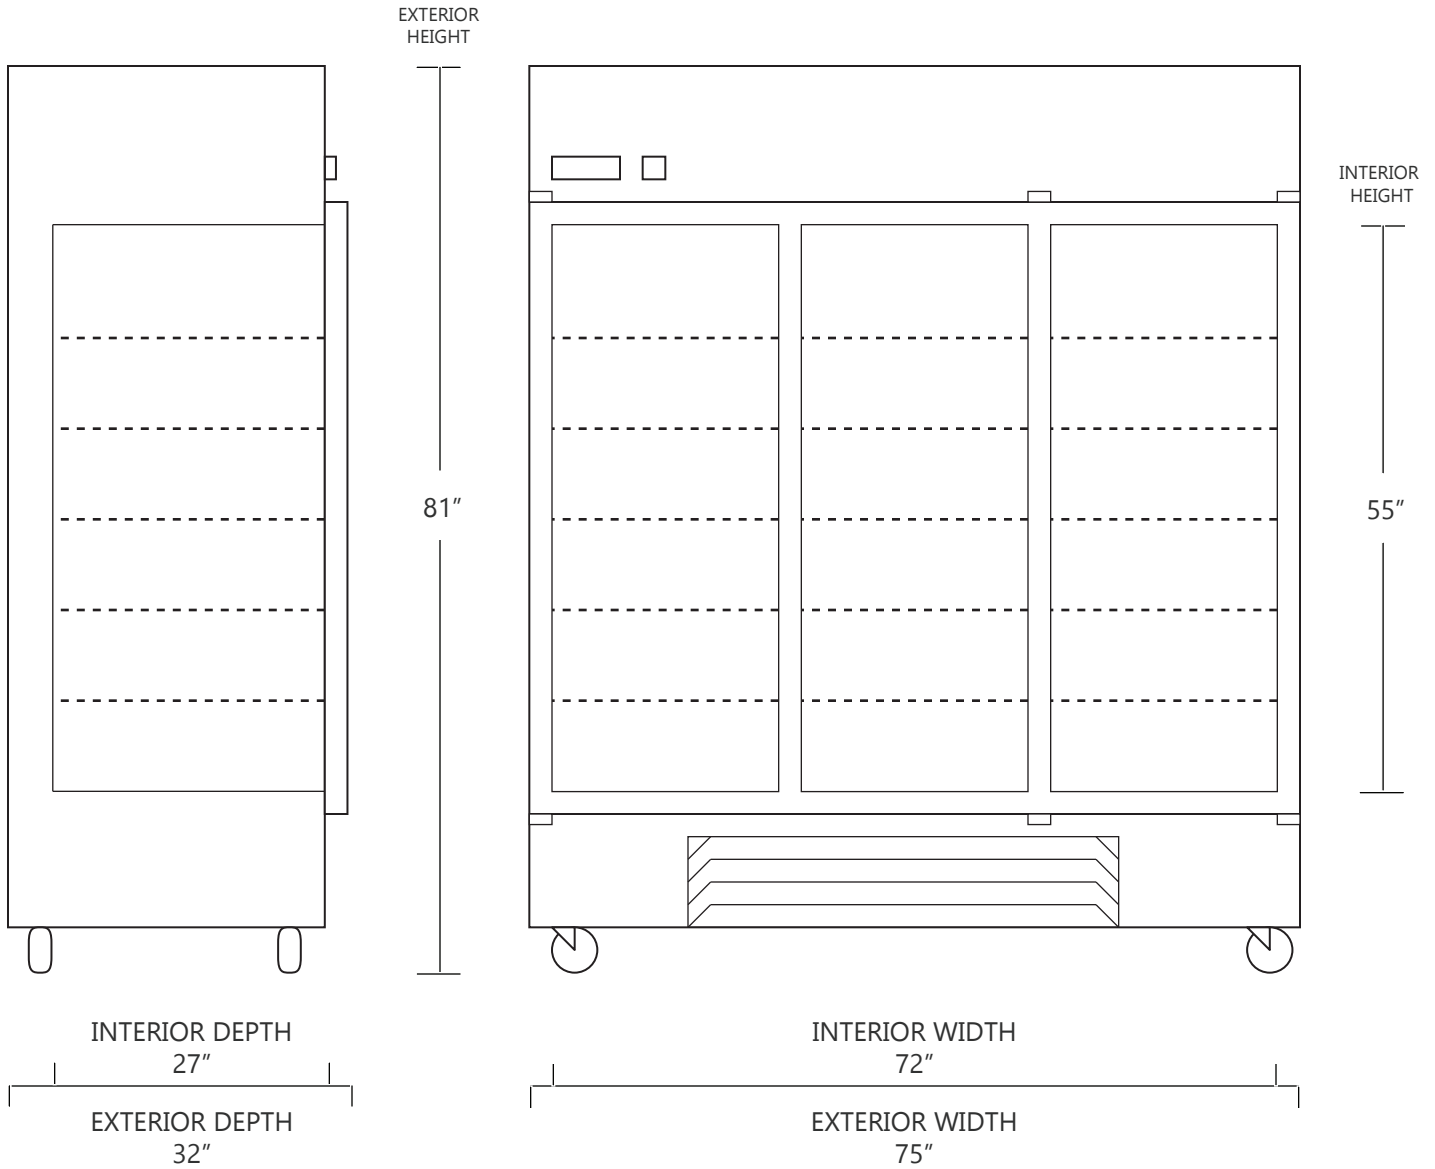

MODEL DH4-74SD

72 CUBIC FOOT LAB & PHARMACY REFRIGERATOR

	WIDTH	DEPTH	HEIGHT	WIDTH	DEPTH	HEIGHT
INTERIOR DIMENSIONS	72 IN	27 IN	55 IN	183 CM	69 CM	140 CM
EXTERIOR DIMENSIONS	75 IN	32 IN	81 IN	190 CM	81 CM	206 CM
CRATED DIMENSIONS	85 IN	41 IN	86 IN	215 CM	104 CM	218 CM

NOTE THAT SHELVES ARE SHOWN IN DEFAULT CONFIGURATION, AND CAN BE ADJUSTED IN 1" INCREMENTS

SIDE VIEW

FRONT VIEW

SO-LOW

WWW.SO-LOW.COM

NET WEIGHT : 690 LBS.
SHIPPING WEIGHT: 720 LBS.

SHIPPING OPTIONS

DOCK-TO-DOCK DELIVERY (REQUIRES FORKLIFT OR PALLET JACK)
DOCK-TO-DOCK DELIVERY WITH LIFTGATE (REQUIRES FORKLIFT OR PALLET JACK)
INSIDE DELIVERY (WHITE GLOVE DELIVERY)