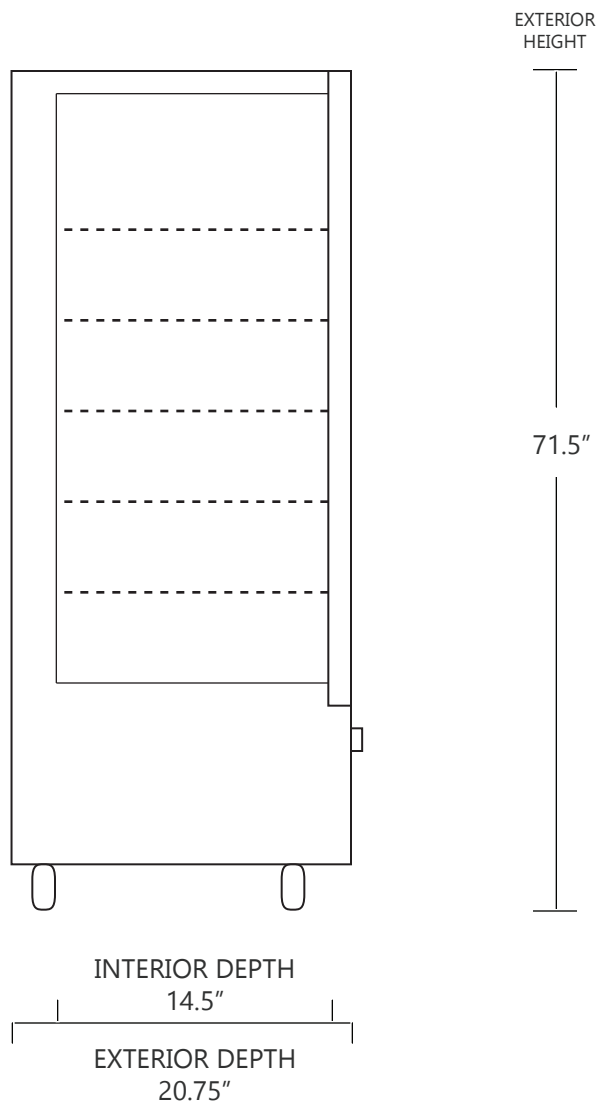

MODEL DH4-8GD

8 CUBIC FOOT LAB & PHARMACY REFRIGERATOR

	WIDTH	DEPTH	HEIGHT	WIDTH	DEPTH	HEIGHT
INTERIOR DIMENSIONS	15.75 IN	14.5 IN	46.75 IN	40 CM	36 CM	118 CM
EXTERIOR DIMENSIONS	19 IN	20.75 IN	71.5 IN	48 CM	52 CM	181 CM
CRATED DIMENSIONS	32 IN	32 IN	80 IN	81 CM	81 CM	203 CM

NOTE THAT SHELVES ARE SHOWN IN DEFAULT CONFIGURATION, AND CAN BE ADJUSTED IN 1" INCREMENTS

SIDE VIEW

FRONT VIEW

SO-LOW

WWW.SO-LOW.COM

NET WEIGHT : 230 LBS.
SHIPPING WEIGHT: 300 LBS.

SHIPPING OPTIONS

DOCK-TO-DOCK DELIVERY (REQUIRES FORKLIFT OR PALLET JACK)
DOCK-TO-DOCK DELIVERY WITH LIFTGATE (REQUIRES FORKLIFT OR PALLET JACK)
INSIDE DELIVERY (WHITE GLOVE DELIVERY)