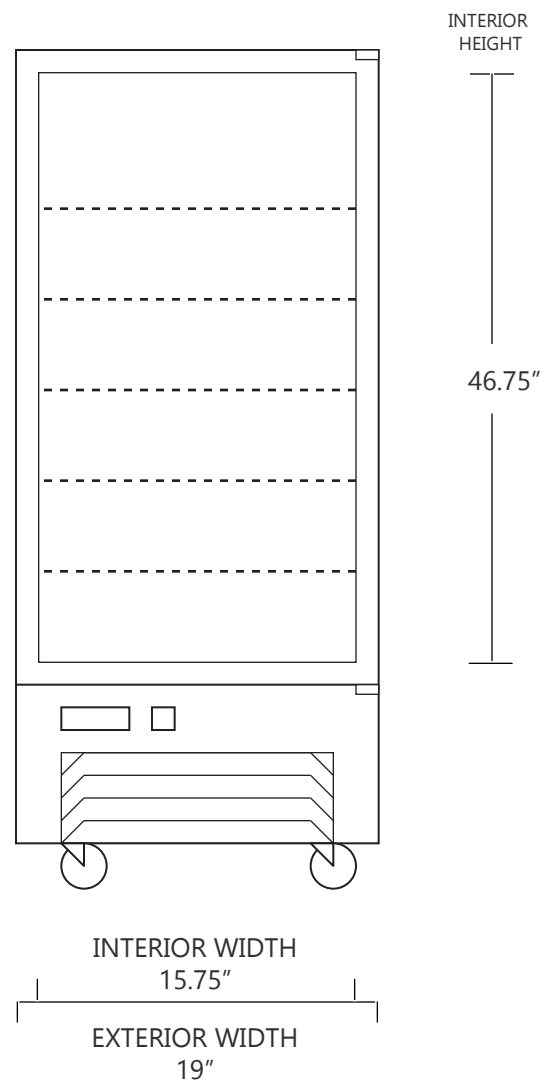

MODEL DH4-8GD

8 CUBIC FOOT LAB & PHARMACY REFRIGERATOR

	WIDTH	DEPTH	HEIGHT	WIDTH	DEPTH	HEIGHT
INTERIOR DIMENSIONS	15.75 IN	14.5 IN	46.75 IN	40 CM	36 CM	118 CM
EXTERIOR DIMENSIONS	19 IN	20.75 IN	71.5 IN	48 CM	52 CM	181 CM
CRATED DIMENSIONS	32 IN	32 IN	80 IN	81 CM	81 CM	203 CM

NOTE THAT SHELVES ARE SHOWN IN DEFAULT CONFIGURATION, AND CAN BE ADJUSTED IN 1" INCREMENTS

SIDE VIEW

FRONT VIEW

SO-LOW

WWW.SO-LOW.COM

NET WEIGHT : 230 LBS.
SHIPPING WEIGHT: 300 LBS.

SHIPPING OPTIONS

DOCK-TO-DOCK DELIVERY (REQUIRES FORKLIFT OR PALLET JACK)
DOCK-TO-DOCK DELIVERY WITH LIFTGATE (REQUIRES FORKLIFT OR PALLET JACK)
INSIDE DELIVERY (WHITE GLOVE DELIVERY)