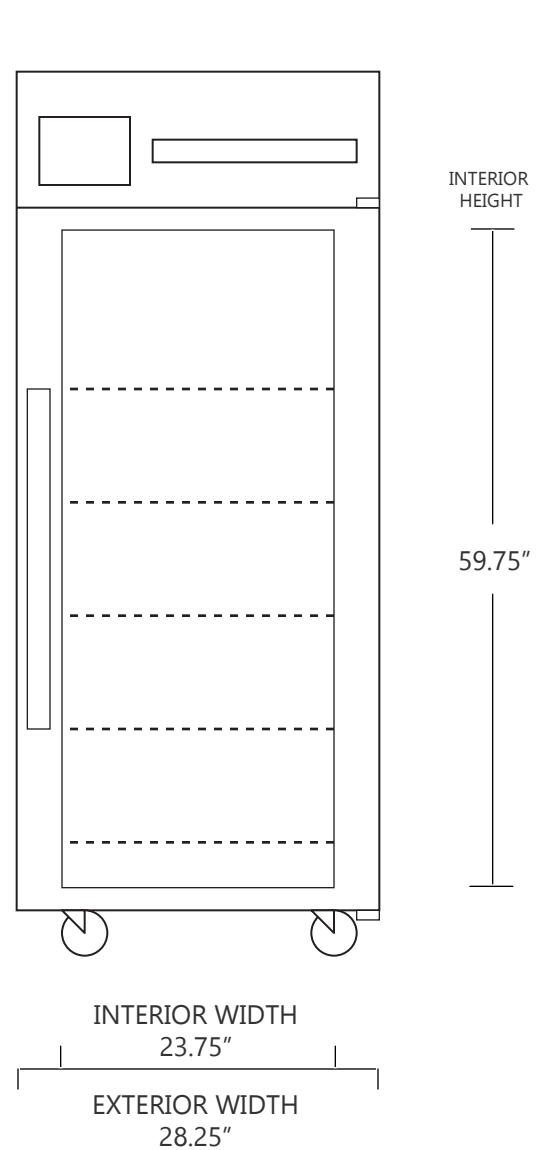

MODEL DHK4-23GD-T

23 CUBIC FOOT LAB & PHARMACY REFRIGERATOR

	WIDTH	DEPTH	HEIGHT	WIDTH	DEPTH	HEIGHT
INTERIOR DIMENSIONS	23.75 IN	28.5 IN	59.75 IN	61 CM	73 CM	152 CM
EXTERIOR DIMENSIONS	28.25 IN	35 IN	78.25 IN	72 CM	89 CM	199 CM
CRATED DIMENSIONS	46 IN	43 IN	86 IN	116 CM	109 CM	218 CM

NOTE THAT SHELVES ARE SHOWN IN DEFAULT CONFIGURATION, AND CAN BE ADJUSTED IN 1" INCREMENTS

SIDE VIEW

FRONT VIEW

SO-LOW

AUTHORIZED DEALER OF **LIEBHERR**

WWW.SO-LOW.COM

NET WEIGHT : 375 LBS.

SHIPPING WEIGHT: 425 LBS.