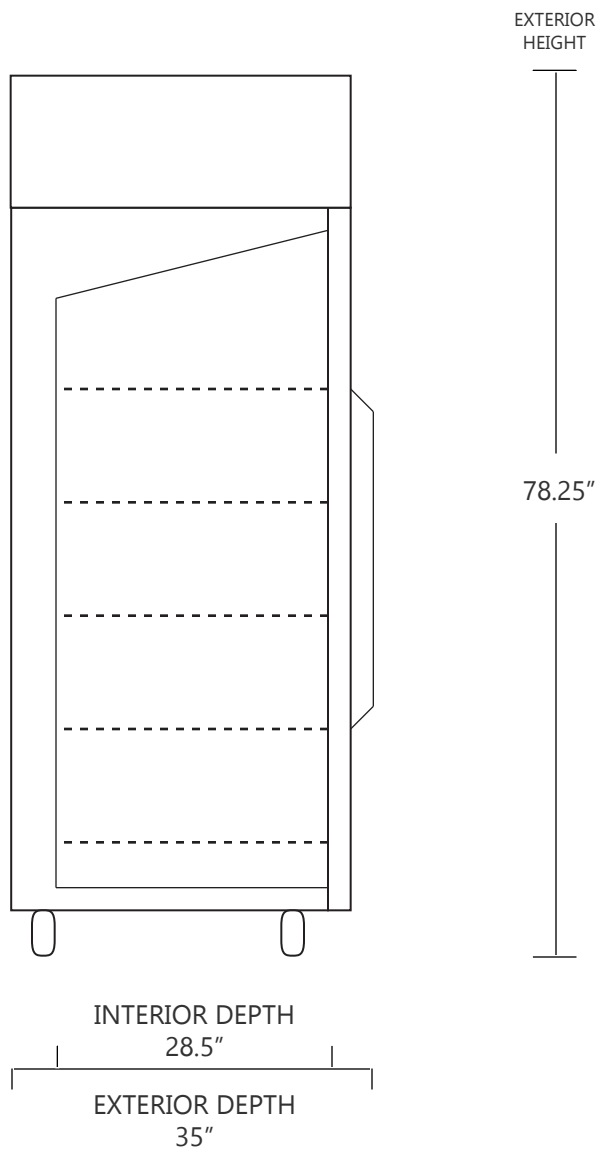

MODEL DHK4-23GD-T

23 CUBIC FOOT LAB & PHARMACY REFRIGERATOR

	WIDTH	DEPTH	HEIGHT	WIDTH	DEPTH	HEIGHT
INTERIOR DIMENSIONS	23.75 IN	28.5 IN	59.75 IN	61 CM	73 CM	152 CM
EXTERIOR DIMENSIONS	28.25 IN	35 IN	78.25 IN	72 CM	89 CM	199 CM
CRATED DIMENSIONS	46 IN	43 IN	86 IN	116 CM	109 CM	218 CM

NOTE THAT SHELVES ARE SHOWN IN DEFAULT CONFIGURATION, AND CAN BE ADJUSTED IN 1" INCREMENTS

SIDE VIEW

FRONT VIEW

SO-LOW

AUTHORIZED DEALER OF **LIEBHERR**

WWW.SO-LOW.COM

NET WEIGHT : 375 LBS.

SHIPPING WEIGHT: 425 LBS.