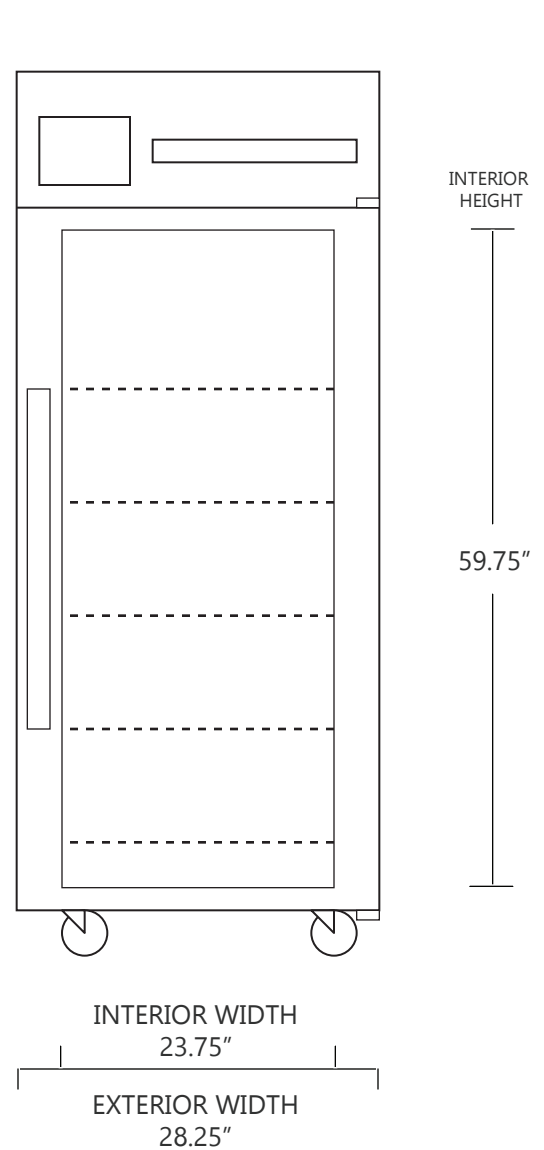

FRONT VIEW

SO-LOW

WWW.SO-LOW.COM

NET WEIGHT : 375 LBS.
SHIPPING WEIGHT: 425 LBS.

SHIPPING OPTIONS

DOCK-TO-DOCK DELIVERY (REQUIRES FORKLIFT OR PALLET JACK)
DOCK-TO-DOCK DELIVERY WITH LIFTGATE (REQUIRES FORKLIFT OR PALLET JACK)
INSIDE DELIVERY (WHITE GLOVE DELIVERY)