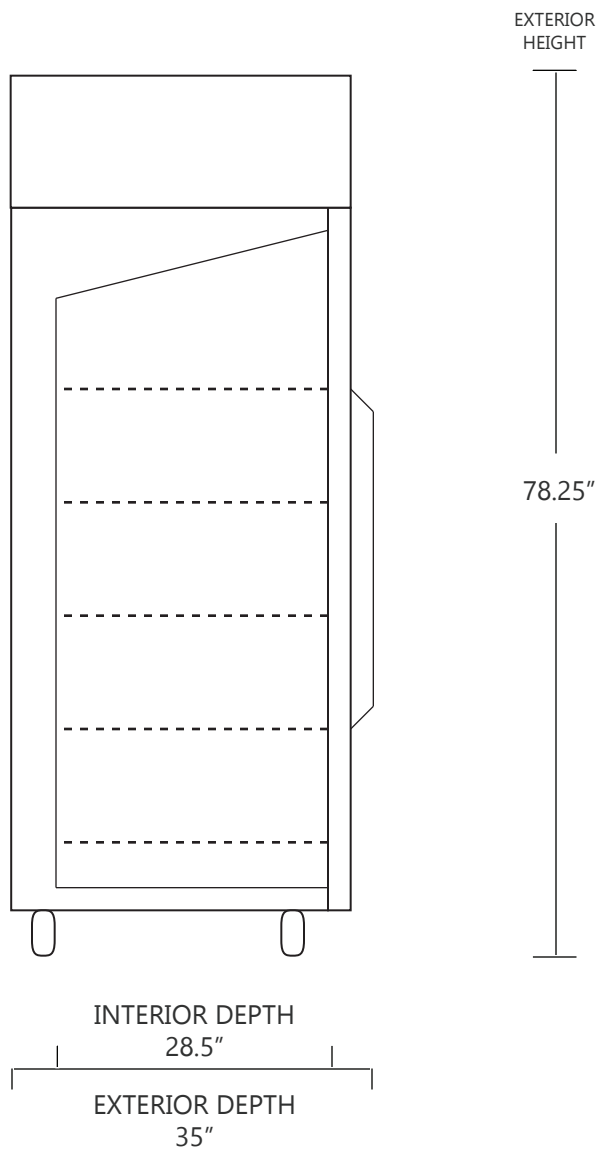

# MODEL DHK4-23GD

## 23 CUBIC FOOT LAB & PHARMACY REFRIGERATOR

	WIDTH	DEPTH	HEIGHT	WIDTH	DEPTH	HEIGHT
INTERIOR DIMENSIONS	23.75 IN	28.5 IN	59.75 IN	61 CM	73 CM	152 CM
EXTERIOR DIMENSIONS	28.25 IN	35 IN	78.25 IN	72 CM	89 CM	199 CM
CRATED DIMENSIONS	46 IN	43 IN	86 IN	116 CM	109 CM	218 CM

NOTE THAT SHELVES ARE SHOWN IN DEFAULT CONFIGURATION, AND CAN BE ADJUSTED IN 1" INCREMENTS

### SIDE VIEW