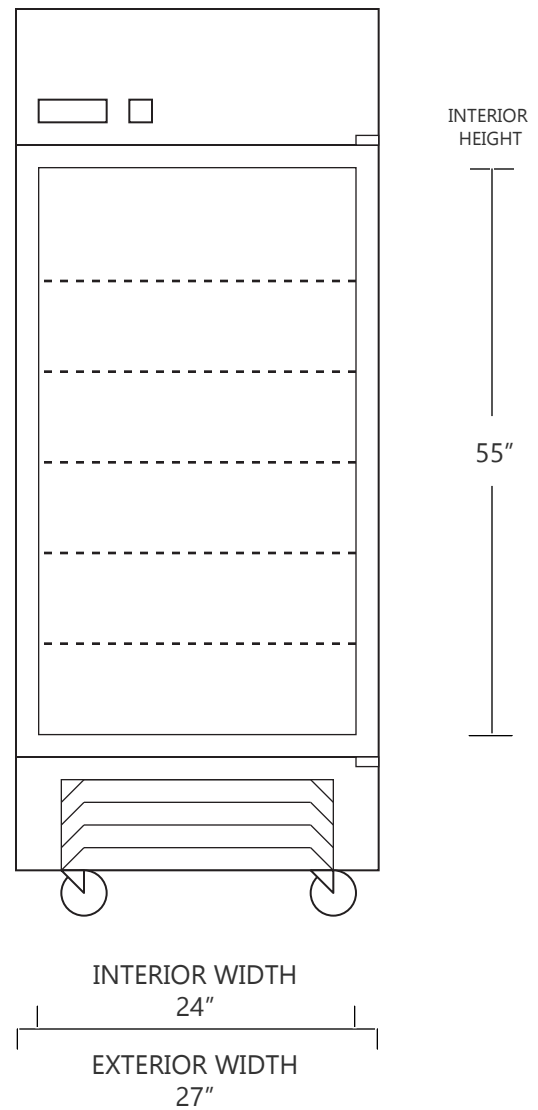

MODEL DHP4-23GD

23 CUBIC FOOT LAB & PHARMACY REFRIGERATOR

	WIDTH	DEPTH	HEIGHT	WIDTH	DEPTH	HEIGHT
INTERIOR DIMENSIONS	24 IN	28.5 IN	55 IN	61 CM	72 CM	140 CM
EXTERIOR DIMENSIONS	27 IN	32 IN	81 IN	68 CM	81 CM	206 CM
CRATED DIMENSIONS	46 IN	43 IN	86 IN	116 CM	109 CM	218 CM

NOTE THAT SHELVES ARE SHOWN IN DEFAULT CONFIGURATION, AND CAN BE ADJUSTED IN 1" INCREMENTS

SIDE VIEW

FRONT VIEW

SO-LOW

WWW.SO-LOW.COM

NET WEIGHT : 375 LBS.
SHIPPING WEIGHT: 440 LBS.

SHIPPING OPTIONS

DOCK-TO-DOCK DELIVERY (REQUIRES FORKLIFT OR PALLET JACK)
DOCK-TO-DOCK DELIVERY WITH LIFTGATE (REQUIRES FORKLIFT OR PALLET JACK)
INSIDE DELIVERY (WHITE GLOVE DELIVERY)