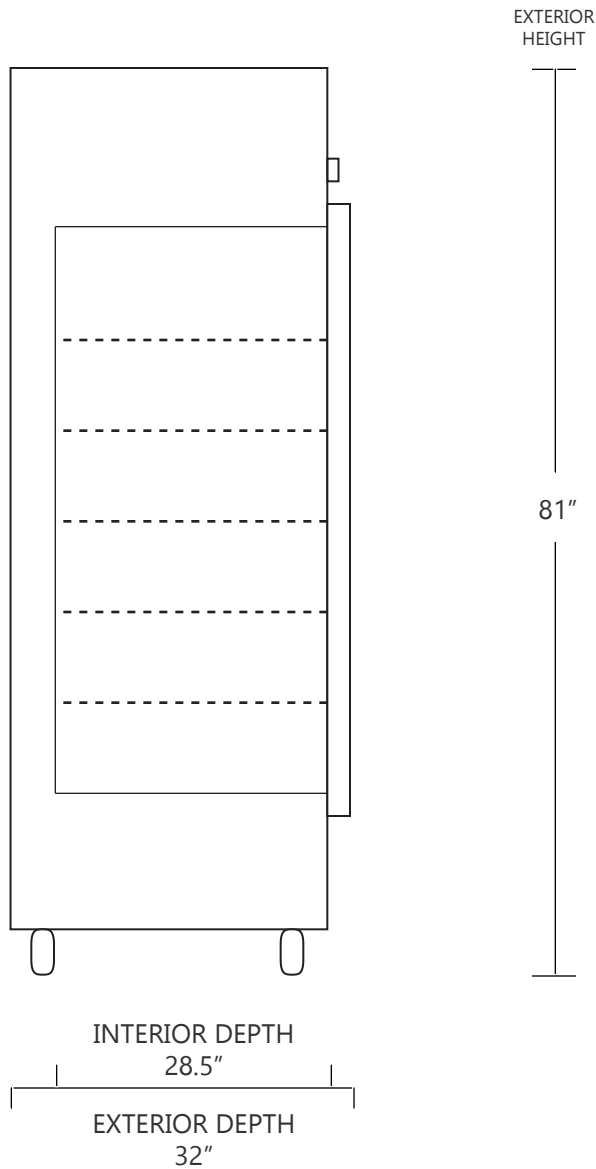

MODEL DHP4-23GD

23 CUBIC FOOT LAB & PHARMACY REFRIGERATOR

	WIDTH	DEPTH	HEIGHT	WIDTH	DEPTH	HEIGHT
INTERIOR DIMENSIONS	24 IN	28.5 IN	55 IN	61 CM	72 CM	140 CM
EXTERIOR DIMENSIONS	27 IN	32 IN	81 IN	68 CM	81 CM	206 CM
CRATED DIMENSIONS	46 IN	43 IN	86 IN	116 CM	109 CM	218 CM

NOTE THAT SHELVES ARE SHOWN IN DEFAULT CONFIGURATION, AND CAN BE ADJUSTED IN 1" INCREMENTS

SIDE VIEW

FRONT VIEW

SO-LOW

WWW.SO-LOW.COM

NET WEIGHT : 375 LBS.
SHIPPING WEIGHT: 440 LBS.

SHIPPING OPTIONS

DOCK-TO-DOCK DELIVERY (REQUIRES FORKLIFT OR PALLET JACK)
DOCK-TO-DOCK DELIVERY WITH LIFTGATE (REQUIRES FORKLIFT OR PALLET JACK)
INSIDE DELIVERY (WHITE GLOVE DELIVERY)