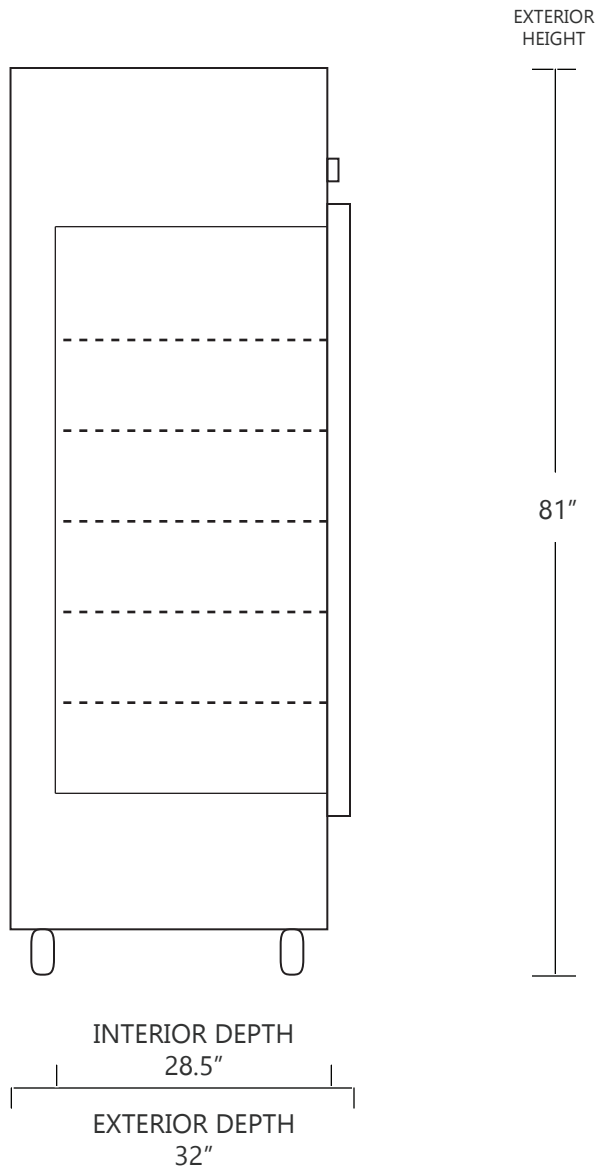

MODEL DHP4-23SD

23 CUBIC FOOT LAB & PHARMACY REFRIGERATOR

	WIDTH	DEPTH	HEIGHT	WIDTH	DEPTH	HEIGHT
INTERIOR DIMENSIONS	24 IN	28.5 IN	55 IN	61 CM	72 CM	140 CM
EXTERIOR DIMENSIONS	27 IN	32 IN	81 IN	68 CM	81 CM	206 CM
CRATED DIMENSIONS	46 IN	43 IN	86 IN	116 CM	109 CM	218 CM

NOTE THAT SHELVES ARE SHOWN IN DEFAULT CONFIGURATION, AND CAN BE ADJUSTED IN 1" INCREMENTS

SIDE VIEW

FRONT VIEW

SO-LOW

WWW.SO-LOW.COM

NET WEIGHT : 375 LBS.
SHIPPING WEIGHT: 440 LBS.

SHIPPING OPTIONS

DOCK-TO-DOCK DELIVERY (REQUIRES FORKLIFT OR PALLET JACK)
 DOCK-TO-DOCK DELIVERY WITH LIFTGATE (REQUIRES FORKLIFT OR PALLET JACK)
 INSIDE DELIVERY (WHITE GLOVE DELIVERY)