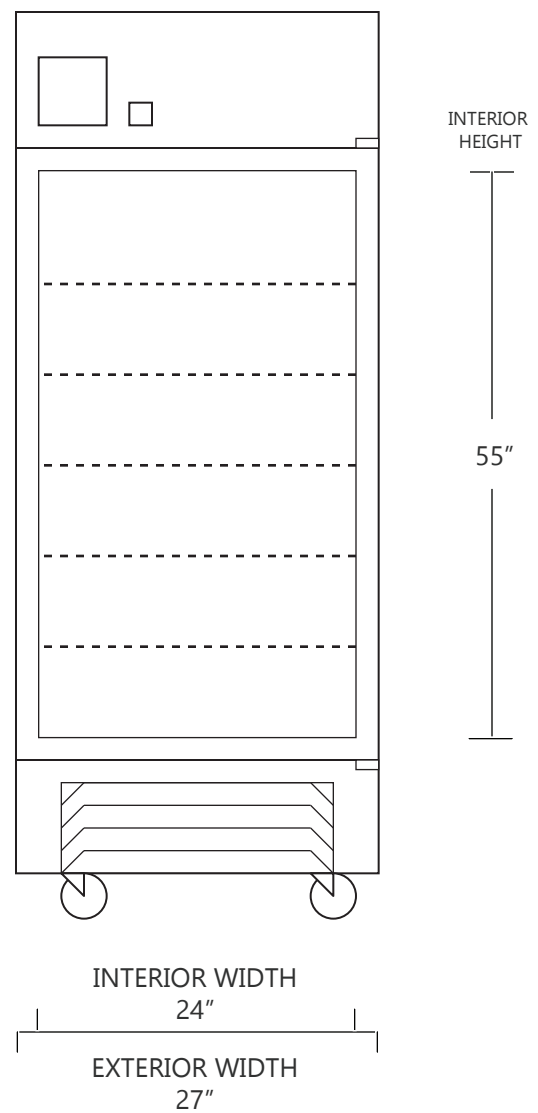

MODEL DHP4-23SD

23 CUBIC FOOT LAB & PHARMACY REFRIGERATOR

	WIDTH	DEPTH	HEIGHT	WIDTH	DEPTH	HEIGHT
INTERIOR DIMENSIONS	24 IN	28.5 IN	55 IN	61 CM	72 CM	140 CM
EXTERIOR DIMENSIONS	27 IN	32 IN	81 IN	68 CM	81 CM	206 CM
CRATED DIMENSIONS	46 IN	43 IN	86 IN	116 CM	109 CM	218 CM

NOTE THAT SHELVES ARE SHOWN IN DEFAULT CONFIGURATION, AND CAN BE ADJUSTED IN 1" INCREMENTS

SIDE VIEW

FRONT VIEW

SO-LOW

WWW.SO-LOW.COM

NET WEIGHT : 375 LBS.
SHIPPING WEIGHT: 440 LBS.

SHIPPING OPTIONS

DOCK-TO-DOCK DELIVERY (REQUIRES FORKLIFT OR PALLET JACK)
 DOCK-TO-DOCK DELIVERY WITH LIFTGATE (REQUIRES FORKLIFT OR PALLET JACK)
 INSIDE DELIVERY (WHITE GLOVE DELIVERY)