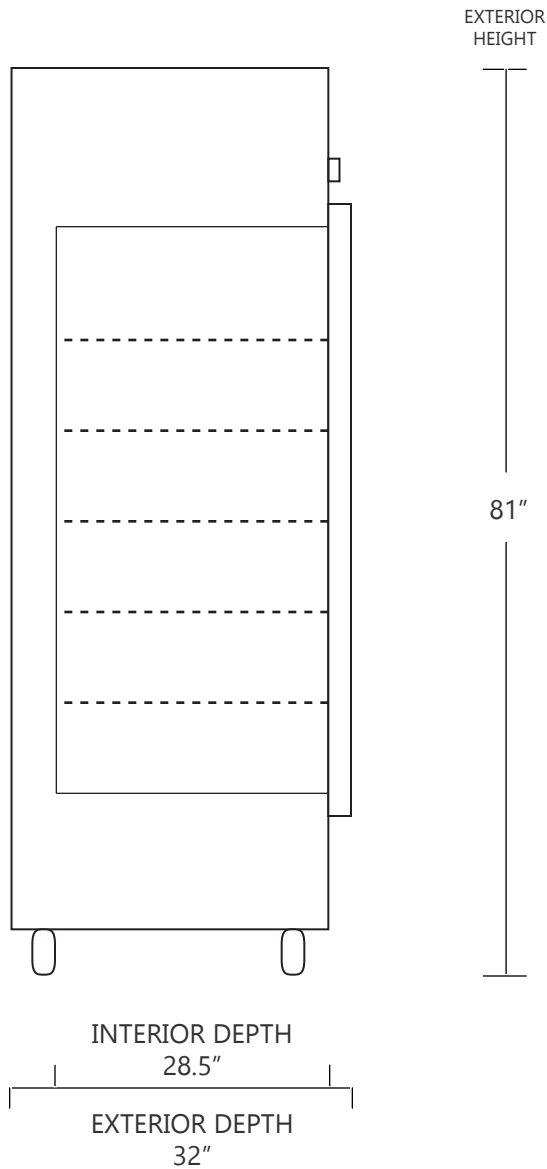

## 49 CUBIC FOOT LAB & PHARMACY REFRIGERATOR

	WIDTH	DEPTH	HEIGHT	WIDTH	DEPTH	HEIGHT
INTERIOR DIMENSIONS	47.5 IN	28.5 IN	55 IN	120 CM	72 CM	140 CM
EXTERIOR DIMENSIONS	52 IN	32 IN	81 IN	132 CM	81 CM	206 CM
CRATED DIMENSIONS	56 IN	43 IN	86 IN	142 CM	109 CM	218 CM

NOTE THAT SHELVES ARE SHOWN IN DEFAULT CONFIGURATION, AND CAN BE ADJUSTED IN 1" INCREMENTS

### SIDE VIEW