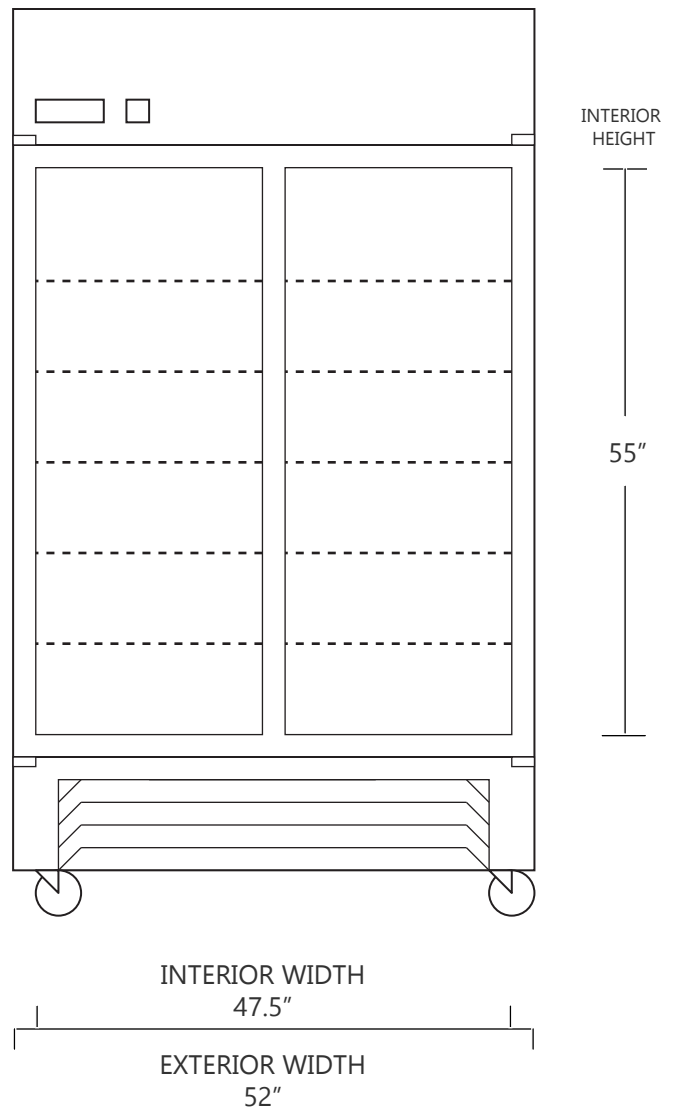

FRONT VIEW

SO-LOW

WWW.SO-LOW.COM

NET WEIGHT : 575 LBS.
SHIPPING WEIGHT: 610 LBS.

SHIPPING OPTIONS

DOCK-TO-DOCK DELIVERY (REQUIRES FORKLIFT OR PALLET JACK)
DOCK-TO-DOCK DELIVERY WITH LIFTGATE (REQUIRES FORKLIFT OR PALLET JACK)
INSIDE DELIVERY (WHITE GLOVE DELIVERY)