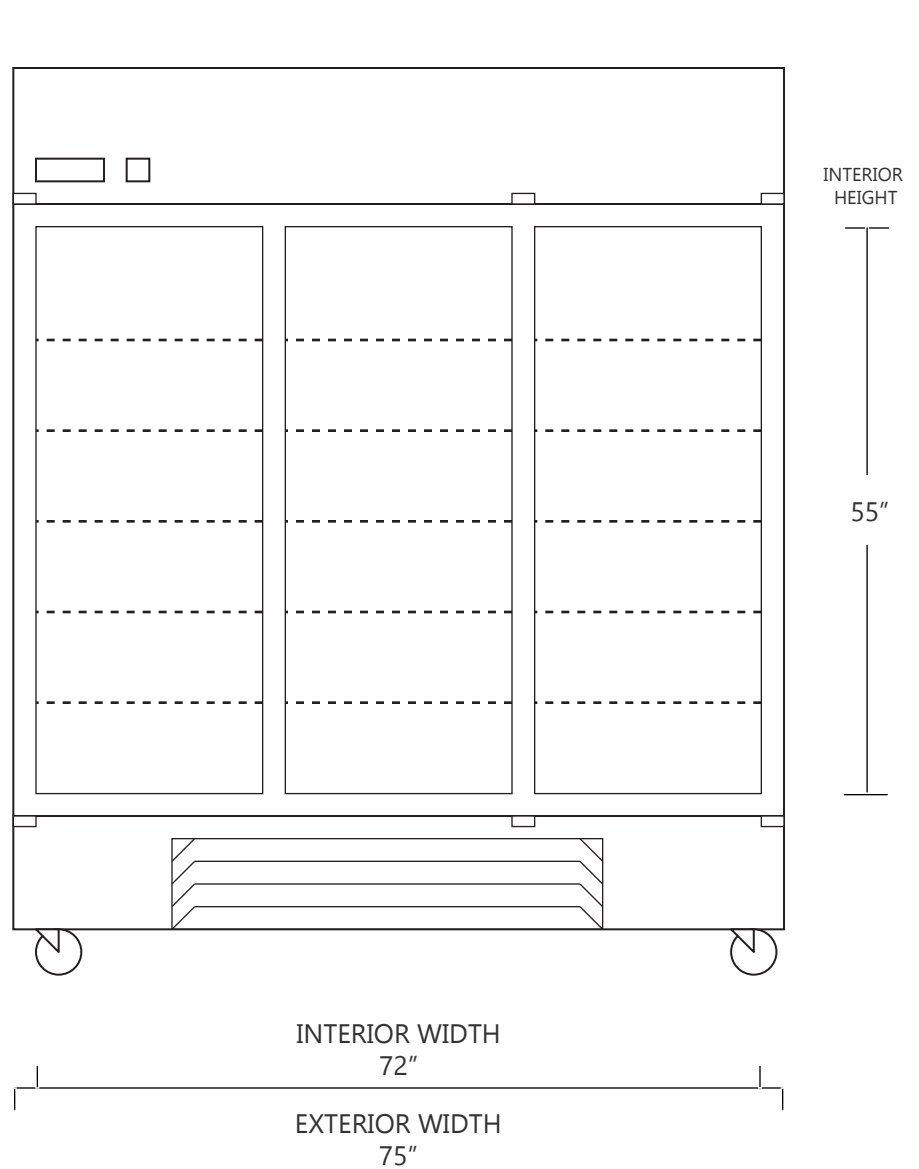

MODEL DHP4-66SGD

66 CUBIC FOOT LAB & PHARMACY REFRIGERATOR

	WIDTH	DEPTH	HEIGHT	WIDTH	DEPTH	HEIGHT
INTERIOR DIMENSIONS	72 IN	27 IN	55 IN	182 CM	69 CM	140 CM
EXTERIOR DIMENSIONS	75 IN	32 IN	81 IN	190 CM	81 CM	206 CM
CRATED DIMENSIONS	85 IN	41 IN	86 IN	215 CM	104 CM	218 CM

NOTE THAT SHELVES ARE SHOWN IN DEFAULT CONFIGURATION, AND CAN BE ADJUSTED IN 1" INCREMENTS

SIDE VIEW

FRONT VIEW

SO-LOW

WWW.SO-LOW.COM

NET WEIGHT : 800 LBS.
SHIPPING WEIGHT: 850 LBS.

SHIPPING OPTIONS

DOCK-TO-DOCK DELIVERY (REQUIRES FORKLIFT OR PALLET JACK)
DOCK-TO-DOCK DELIVERY WITH LIFTGATE (REQUIRES FORKLIFT OR PALLET JACK)
INSIDE DELIVERY (WHITE GLOVE DELIVERY)