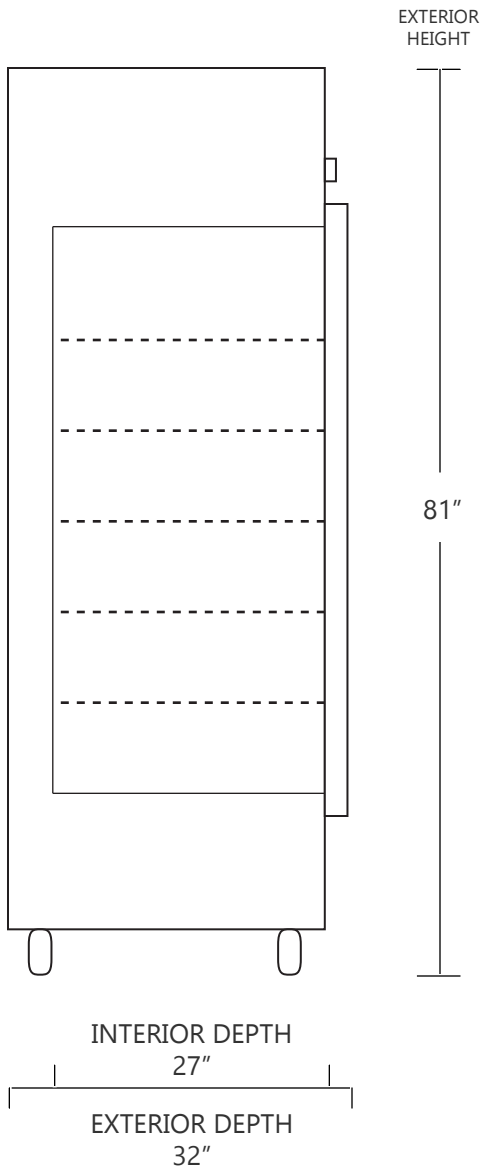

MODEL DHP4-66SGD

66 CUBIC FOOT LAB & PHARMACY REFRIGERATOR

	WIDTH	DEPTH	HEIGHT	WIDTH	DEPTH	HEIGHT
INTERIOR DIMENSIONS	72 IN	27 IN	55 IN	182 CM	69 CM	140 CM
EXTERIOR DIMENSIONS	75 IN	32 IN	81 IN	190 CM	81 CM	206 CM
CRATED DIMENSIONS	85 IN	41 IN	86 IN	215 CM	104 CM	218 CM

NOTE THAT SHELVES ARE SHOWN IN DEFAULT CONFIGURATION, AND CAN BE ADJUSTED IN 1" INCREMENTS

SIDE VIEW

FRONT VIEW

SO-LOW

WWW.SO-LOW.COM

NET WEIGHT : 800 LBS.
SHIPPING WEIGHT: 850 LBS.

SHIPPING OPTIONS

DOCK-TO-DOCK DELIVERY (REQUIRES FORKLIFT OR PALLET JACK)
DOCK-TO-DOCK DELIVERY WITH LIFTGATE (REQUIRES FORKLIFT OR PALLET JACK)
INSIDE DELIVERY (WHITE GLOVE DELIVERY)