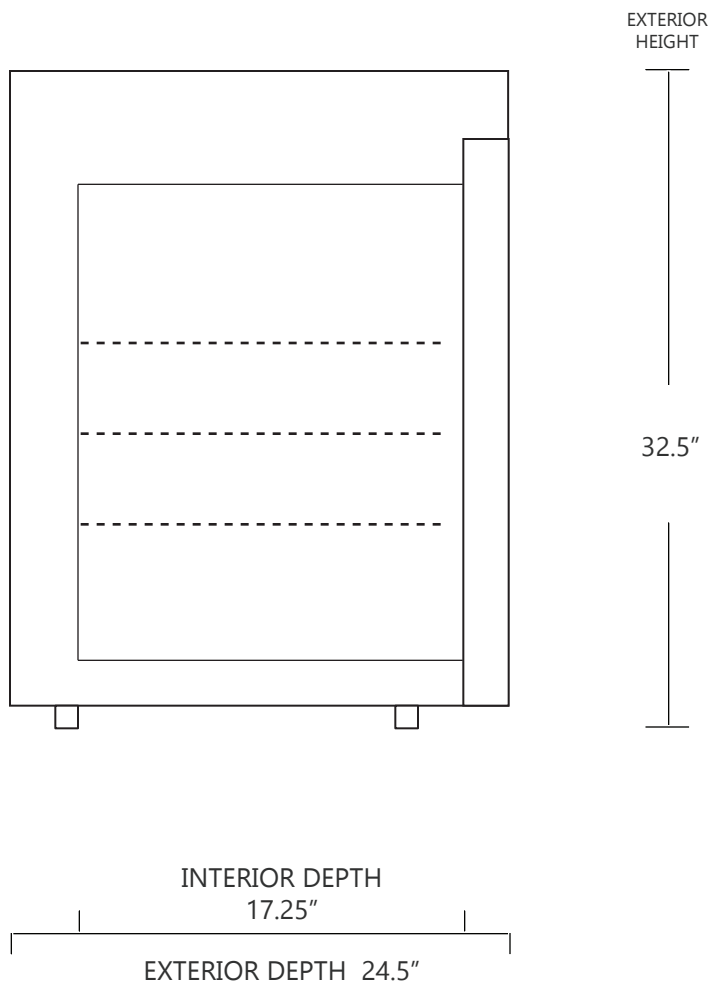

MODEL LRB05G1HC

5.1 CUBIC FOOT UNDERCOUNTER REFRIGERATOR

	WIDTH	DEPTH	HEIGHT	WIDTH	DEPTH	HEIGHT
INTERIOR DIMENSIONS	17.25 IN	17.25 IN	26.25 IN	44 CM	43 CM	67 CM
EXTERIOR DIMENSIONS	23.75 IN	24.5 IN	32.5 IN	59 CM	61 CM	82 CM
CRATED DIMENSIONS	32 IN	32 IN	46 IN	81 CM	81 CM	116 CM

NOTE THAT SHELVES ARE SHOWN IN DEFAULT CONFIGURATION, AND CAN BE ADJUSTED IN 1" INCREMENTS

SIDE VIEW

FRONT VIEW

SO-LOW

AUTHORIZED DELAER OF **LIEBHERR**

WWW.SO-LOW.COM

NET WEIGHT : 100 LBS.

SHIPPING WEIGHT: 125 LBS.