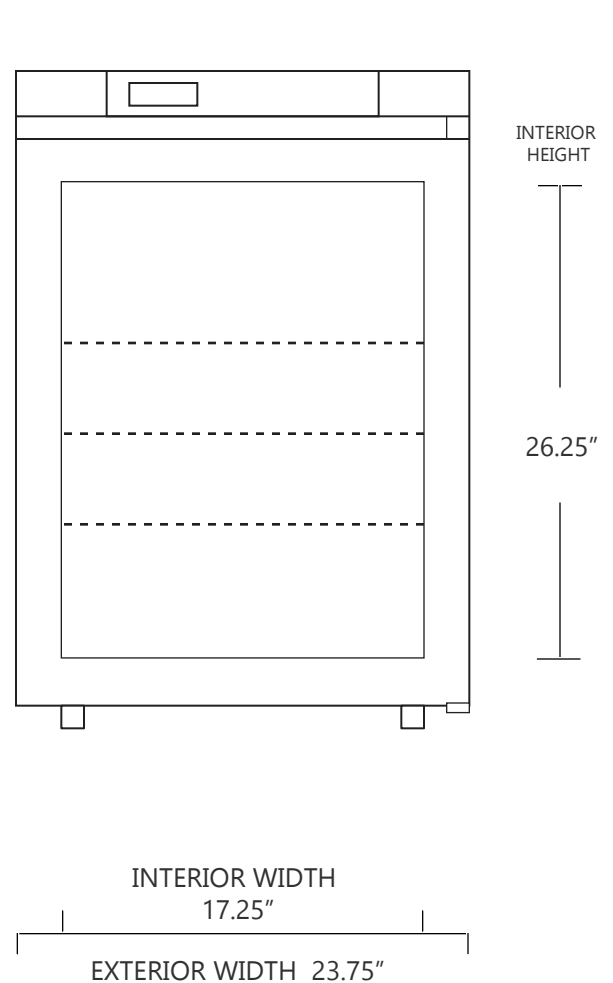

MODEL LRB05G1HC

5.1 CUBIC FOOT UNDERCOUNTER REFRIGERATOR

	WIDTH	DEPTH	HEIGHT	WIDTH	DEPTH	HEIGHT
INTERIOR DIMENSIONS	17.25 IN	17.25 IN	26.25 IN	44 CM	43 CM	67 CM
EXTERIOR DIMENSIONS	23.75 IN	24.5 IN	32.5 IN	59 CM	61 CM	82 CM
CRATED DIMENSIONS	32 IN	32 IN	46 IN	81 CM	81 CM	116 CM

NOTE THAT SHELVES ARE SHOWN IN DEFAULT CONFIGURATION, AND CAN BE ADJUSTED IN 1" INCREMENTS

SIDE VIEW

FRONT VIEW

SO-LOW

AUTHORIZED DELAER OF **LIEBHERR**

WWW.SO-LOW.COM

NET WEIGHT : 100 LBS.

SHIPPING WEIGHT: 125 LBS.