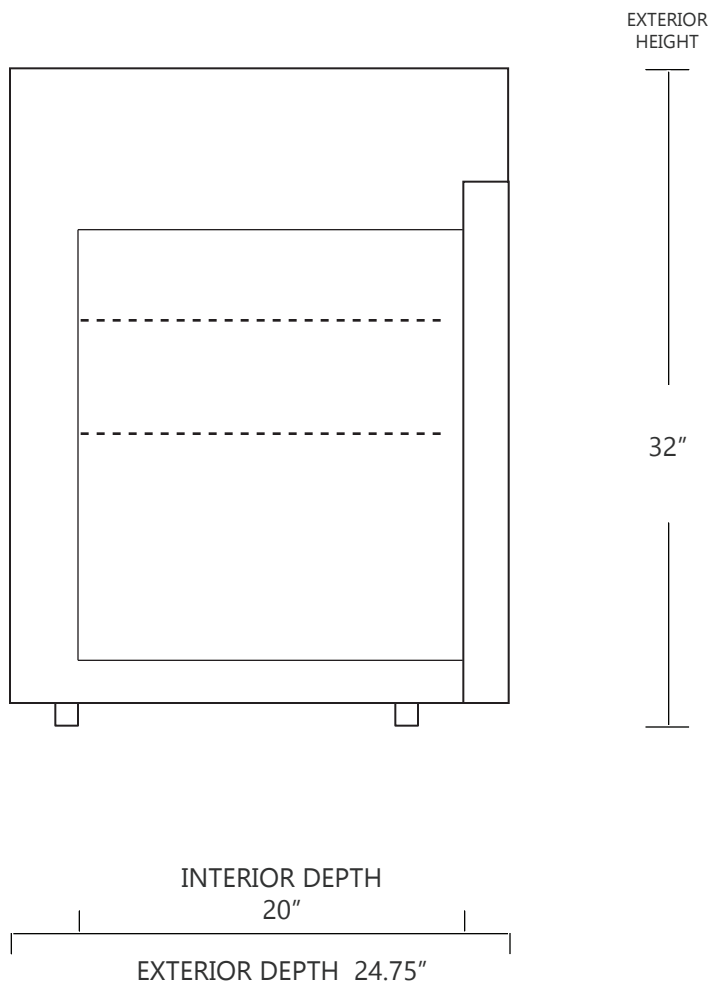

MODEL MV4-6UCRGDDA

4.6 CUBIC FOOT UNDERCOUNTER REFRIGERATOR

| | WIDTH | DEPTH | HEIGHT | WIDTH | DEPTH | HEIGHT |
|---------------------|----------|----------|----------|-------|-------|--------|
| INTERIOR DIMENSIONS | 21.5 IN | 20 IN | 23.25 IN | 55 CM | 51 CM | 59 CM |
| EXTERIOR DIMENSIONS | 25.75 IN | 24.75 IN | 32 IN | 65 CM | 63 CM | 81 CM |
| CRATED DIMENSIONS | 32 IN | 32 IN | 46 IN | 81 CM | 81 CM | 116 CM |

NOTE THAT SHELVES ARE SHOWN IN DEFAULT CONFIGURATION, AND CAN BE ADJUSTED IN 1" INCREMENTS

SIDE VIEW

FRONT VIEW

SO-LOW

WWW.SO-LOW.COM

NET WEIGHT : 140 LBS.

SHIPPING WEIGHT: 165 LBS.

SHIPPING OPTIONS