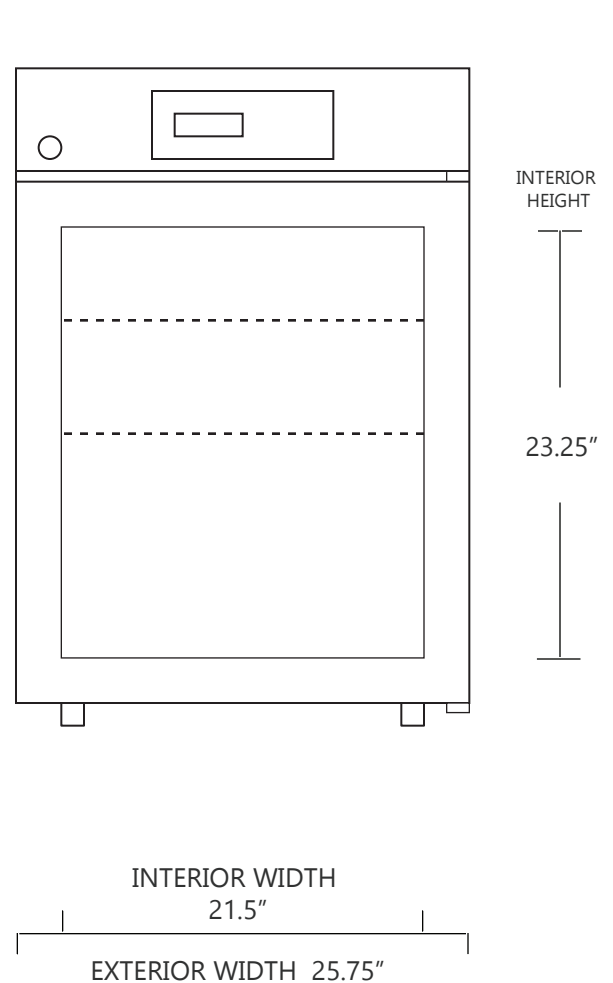

MODEL MV4-6UCRGDDA

4.6 CUBIC FOOT UNDERCOUNTER REFRIGERATOR

| | WIDTH | DEPTH | HEIGHT | WIDTH | DEPTH | HEIGHT |
|---------------------|----------|----------|----------|-------|-------|--------|
| INTERIOR DIMENSIONS | 21.5 IN | 20 IN | 23.25 IN | 55 CM | 51 CM | 59 CM |
| EXTERIOR DIMENSIONS | 25.75 IN | 24.75 IN | 32 IN | 65 CM | 63 CM | 81 CM |
| CRATED DIMENSIONS | 32 IN | 32 IN | 46 IN | 81 CM | 81 CM | 116 CM |

NOTE THAT SHELVES ARE SHOWN IN DEFAULT CONFIGURATION, AND CAN BE ADJUSTED IN 1" INCREMENTS

SIDE VIEW

FRONT VIEW

SO-LOW

WWW.SO-LOW.COM

NET WEIGHT : 140 LBS.

SHIPPING WEIGHT: 165 LBS.

SHIPPING OPTIONS