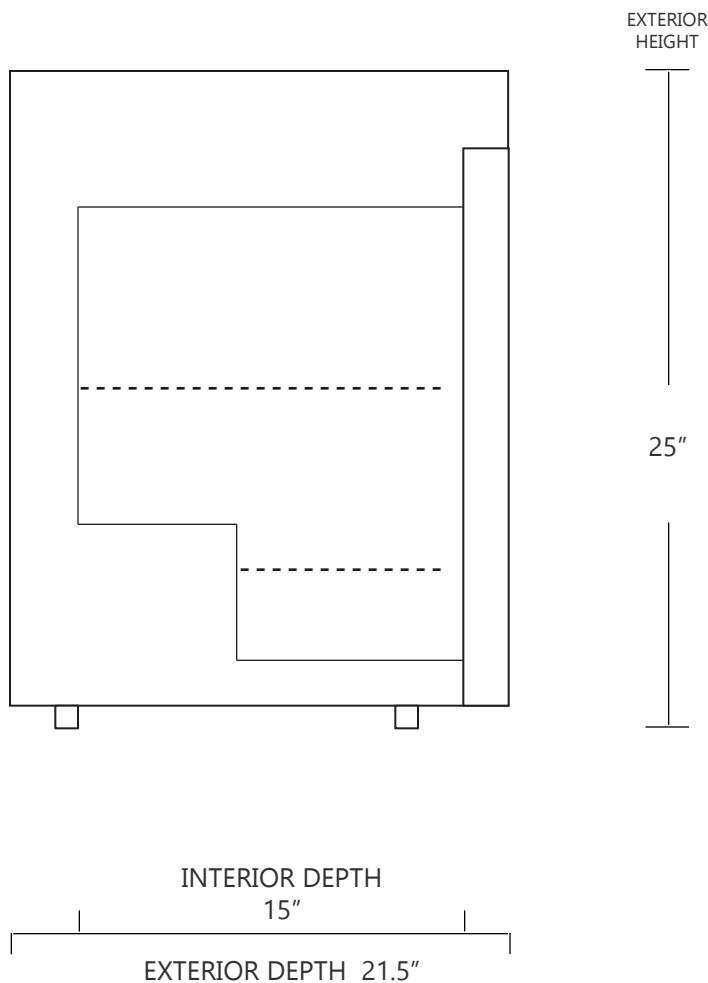

## 2.5 CUBIC FOOT UNDERCOUNTER REFRIGERATOR

	WIDTH	DEPTH	HEIGHT	WIDTH	DEPTH	HEIGHT
INTERIOR DIMENSIONS	17 IN	15 IN	17 IN	43 CM	38 CM	43 CM
EXTERIOR DIMENSIONS	20 IN	21.5 IN	25 IN	50 CM	54 CM	63 CM
CRATED DIMENSIONS	32 IN	32 IN	46 IN	81 CM	81 CM	116 CM

NOTE THAT SHELVES ARE SHOWN IN DEFAULT CONFIGURATION, AND CAN BE ADJUSTED IN 1" INCREMENTS

### SIDE VIEW