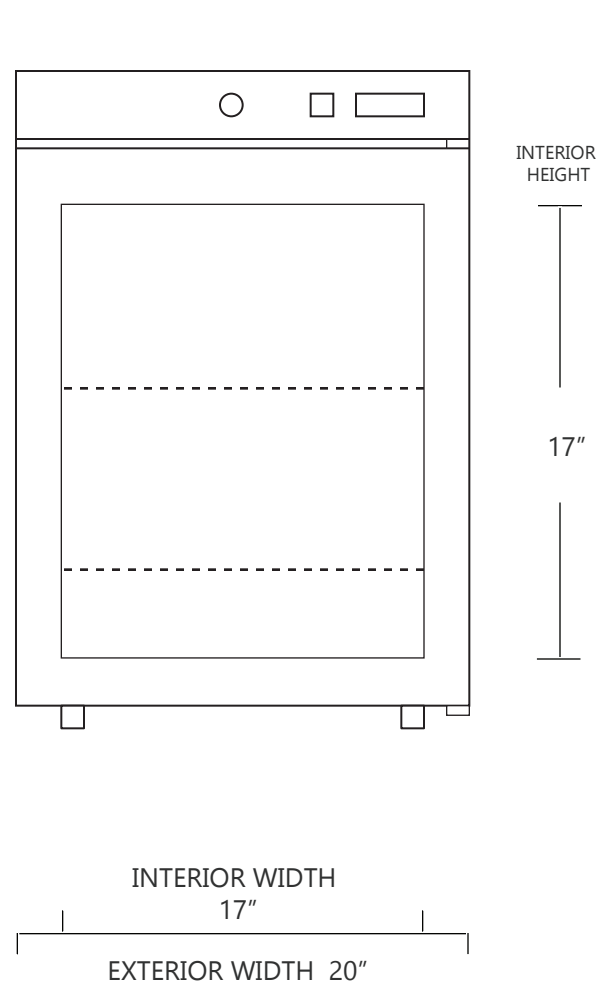

FRONT VIEW

SO-LOW

WWW.SO-LOW.COM

NET WEIGHT : 85 LBS.

SHIPPING WEIGHT: 110 LBS.

SHIPPING OPTIONS

DOCK-TO-DOCK DELIVERY (REQUIRES FORKLIFT OR PALLET JACK)

DOCK-TO-DOCK DELIVERY WITH LIFTGATE (REQUIRES FORKLIFT OR PALLET JACK)

INSIDE DELIVERY (WHITE GLOVE DELIVERY)