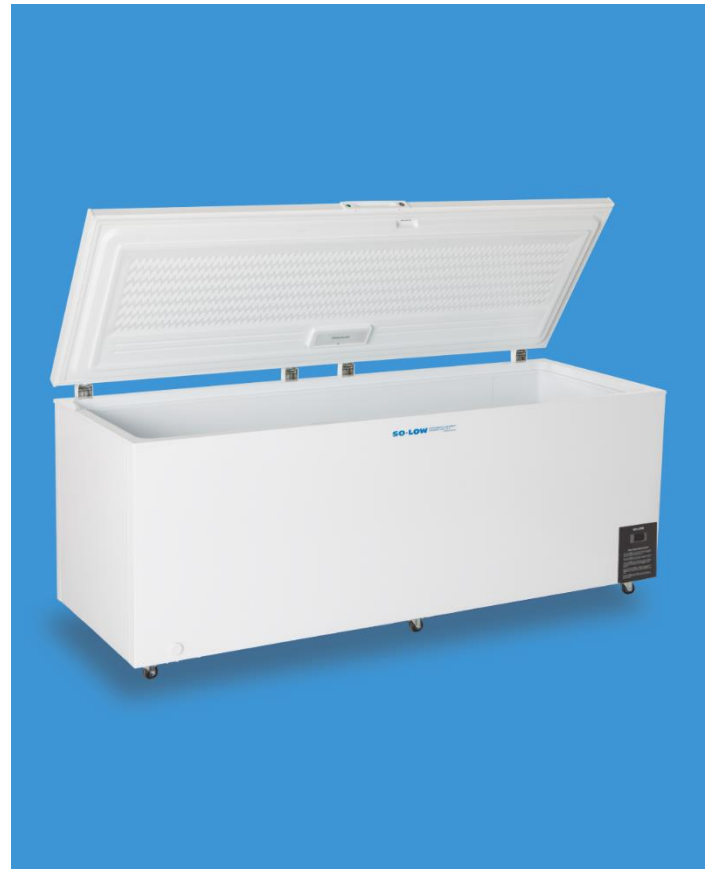

SO-LOW MODEL CH25-25

CHEST STYLE FREEZER TO -25°C

Capacity [Cu. Ft.]	25 Cubic Feet
Capacity [Liters]	707 Liters
Temperature Range [°C]	-0°C to -25°C
Temperature Range [°F]	+32°F to -13°F

Dimensions (W x D x H)

Exterior [Inches] 83.25" x 32" x 33.75"

Exterior [Centimeters] 211 x 81 x 85

Interior [Inches] 76.75" x 23.5" x 24.88

Interior [Centimeters] 194 x 59 x 63

Electrical:

Voltage: 115 Volts 60 Hertz 1 Phase

Amperage 15 Amp Dedicated Line

2 Running Amps

NEMA Configuration NEMA 5-15

Certification(s) ETL Listed

Construction:

Temperature Control Digital Display
High / Low Alarm
Min / Max Temperature

Alarm Relay Dry Contacts

Defrost Manual

Opening Top Opening Lid

Lockable Lid/Door No

Interior / Exterior Steel

Insulation Polyurethane Foam

Compressors Hermetic Compressor

Primary Refrigerant(s) R134A

Air Circulation Gravity Flow

Casters 4, Lockable

Shelving None

Approximate BTU/Hour 600

Approximate Decibels 55

IMAGE BELOW DOES NOT SHOW OPTIONAL ACCESSORIES

Warranty 1 Year Parts & 90 Days Labor